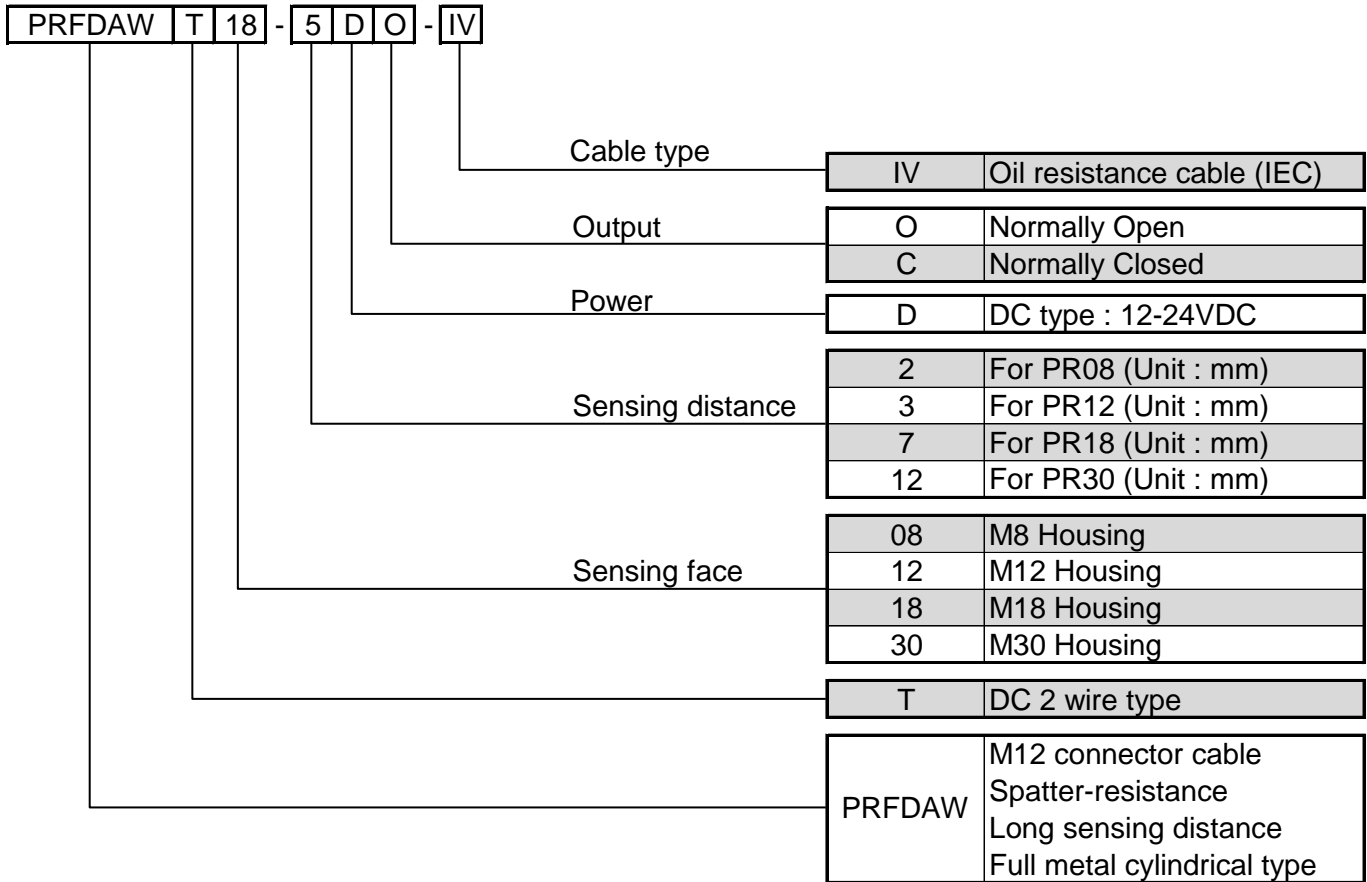

**PRFDAW series, Full metal, Long sensing distance,
Spatter-resistance, DC 2 wire, M12 connector w/300mm cable**

**PRFDAW series, Full metal, Long sensing distance,
Spatter-resistance, DC 2 wire, M12 connector w/300mm cable**

Housing size (mm)		Sensing distance (mm)	Output	Part name
Sensing face	Body Length	Shielded (Flush)		Shielded
M08	48	2	NO	PRFDAWT08-2DO-IV
M12	46	3	NO	PRFDAWT12-3DO-IV
M18	50	7	NO	PRFDAWT18-7DO-IV
M30	54	12	NO	PRFDAWT30-12DO-IV

Note - IV : IEC Resistant cable