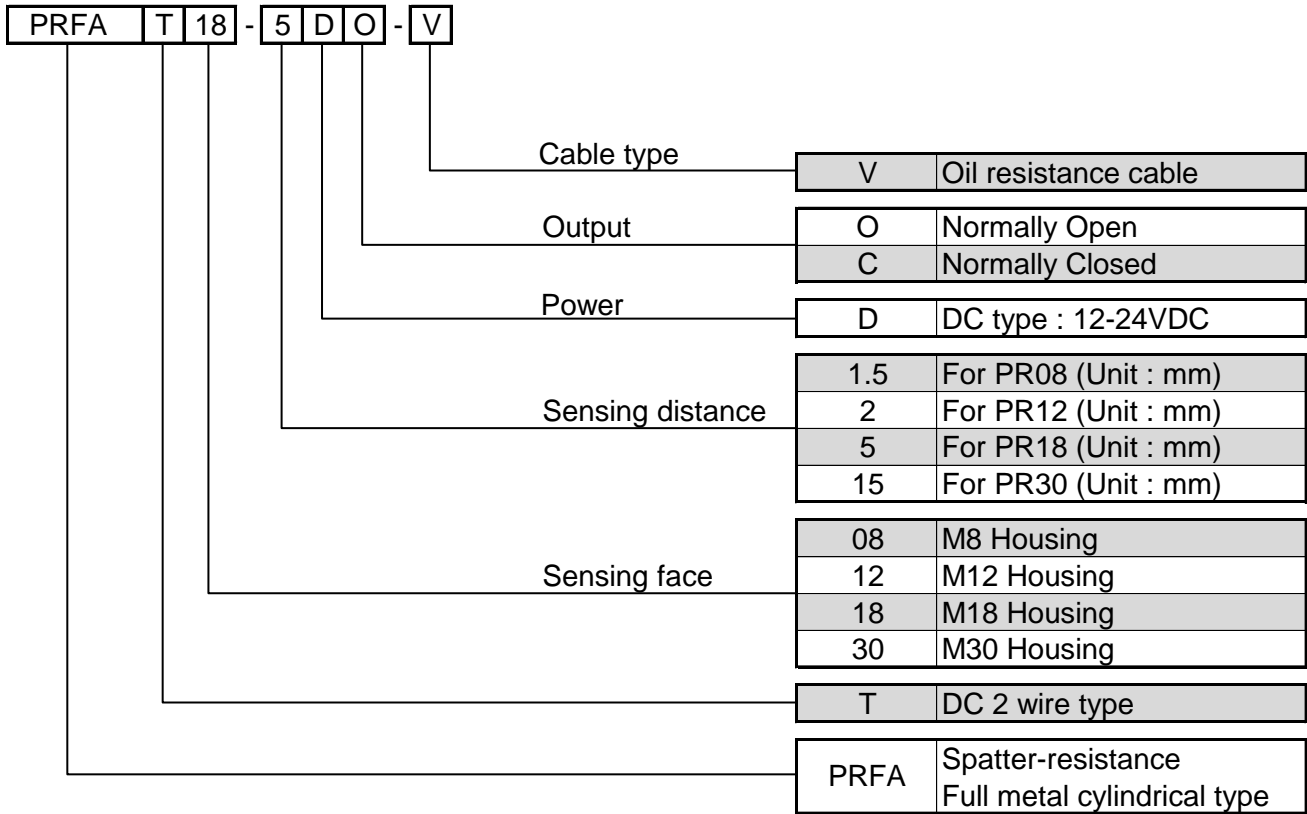

**PRFA series, Full metal,
Spatter-resistance, DC 2 wire, 2 meter cable**

**PRFA series, Full metal,
Spatter-resistance , DC 2 wire, 2 meter cable**

Housing size (mm)		Sensing distance (mm)	Output	Part name
Sensing face	Body Length	Shielded (Flush)		
M08	48	1.5	NO	PRFT08-1.5DO-V
M12	46	2	NO	PRFT12-2DO-V
M18	50	5	NO	PRFT18-5DO-V
M30	54	10	NO	PRFT30-10DO-V

Note - V : Oil resistance cable