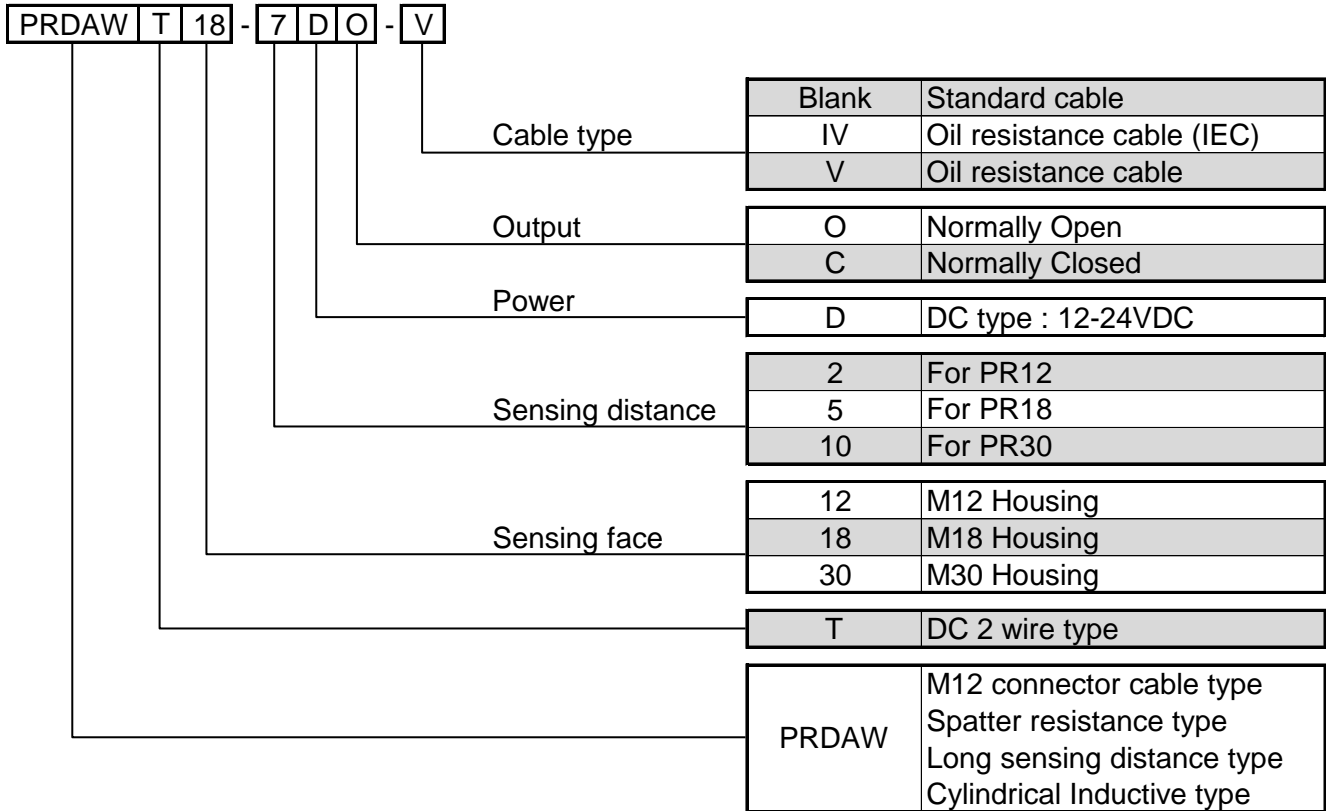

PRDAW series Ordering Information

PRDAW series, Long sensing distance, DC 2 wire, M12 connector cable type

Housing size		Sensing distance	Output	Part name
Sensing face	Body Length			
M12	43	4	NO	PRDAWT12-4DO
			NC	PRDAWT12-4DC
			NO	PRDAWT12-4DO-I
			NC	PRDAWT12-4DC-I
M18	47.5	7	NO	PRDAWT18-7DO
			NC	PRDAWT18-7DC
			NO	PRDAWT18-7DO-I
			NC	PRDAWT18-7DC-I
			NO	PRDAWT18-7DO-IV
			NC	PRDAWT18-7DC-IV
M30	58.5	15	NO	PRDAWT30-15DO
			NC	PRDAWT30-15DC
			NO	PRDAWT30-15DO-I
			NC	PRDAWT30-15DC-I
			NO	PRDAWT30-15DO-IV

Note

- V : Oil resistance cable
- I : C standard (IEC)
- IV : IEC Resistant cable