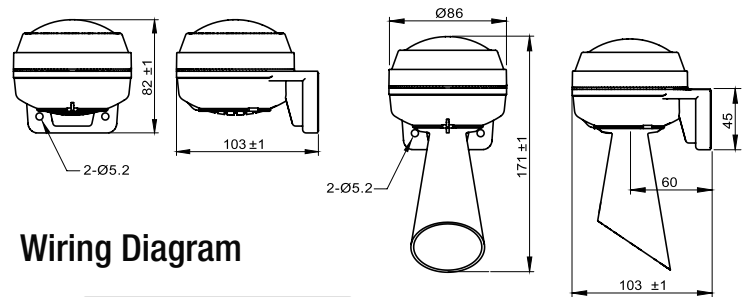

Installation guide

Installation panel drawing

MW86N Series

Ø86mm Wall Mounting Signal Horn

Standard Type

Horn Type

Dimensions

Wiring Diagram