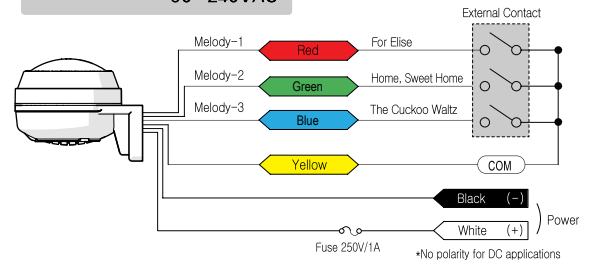

Ordering Information

Adjustable volume •
3 Melody & 3 Siren Modes •

MW86N - 00 - M3 B
① ② ③

① Power	00	12 ~ 24VAC/DC
	FF	90 ~ 240VAC
② Sound Type	M3 (melody)	For Elise
		Home, Sweet Home
		The Cuckoo Waltz
	S3 (Siren)	Fire Truck
		Police Car
		Ambulance
③ Body color	no mark	Ivory
	B	Black
	R	Red

Installation guide

Installation panel drawing

MW86N Series

Ø86mm Wall Mounting Signal Horn

Standard Type

Horn Type

Dimensions

Wiring Diagram

Melody Type / 12~24VAC/DC
90~240VAC

Siren Type / 12~24VAC/DC
90~240VAC

Volume Control