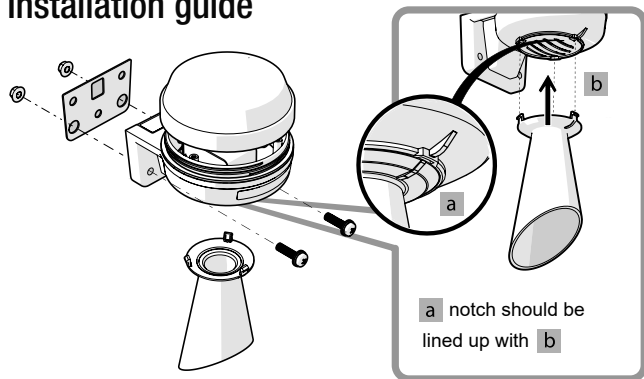

Specifications

Model	MW86N	
Power Supply	12 ~ 24VAC/DC	90 ~ 240VAC(50~60Hz)
Current Consumption	Max 0.20A ±10%	Max 0.06A ±10%
Alarm Sound Level	Standard Type	55 ~ 85±5dB
	Horn Type	55 ~ 90±5dB
Material	ABS	
Ambient Temperature	-20~40°C	
Storage Temperature	-20~70°C	
Ambient Humidity	45~85% RH	
Degree of Protection	Standard Type	IP43
	Horn Type	IP54
Recommended Wire Size	464UL/22AWG	
Weight	Standard Type	Approx. 189g
	Horn Type	Approx. 244g
Certificate/Compliance	UL,RoHS	

Installation guide

Installation panel drawing

MW86N Series

Ø86mm Wall Mounting Signal Horn

Standard Type

Horn Type

Dimensions

Wiring Diagram