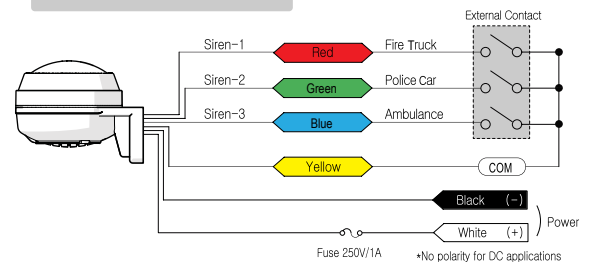

Installation guide

Installation panel drawing

MW86N Series

Ø86mm Wall Mounting Signal Horn

Standard Type

Horn Type

Dimensions

Wiring Diagram

Melody Type / 12~24VAC/DC
90~240VAC

Siren Type / 12~24VAC/DC
90~240VAC

Volume Control