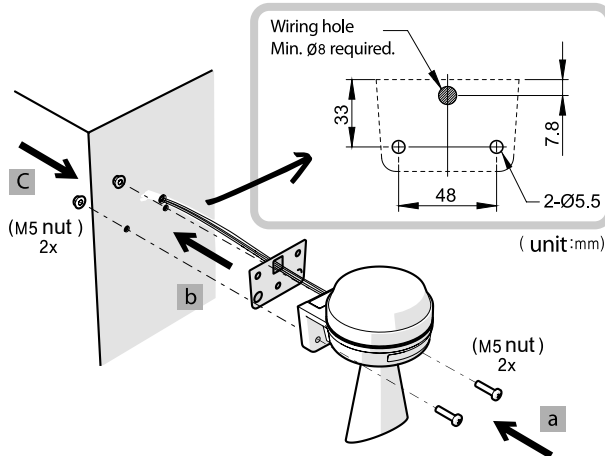

Specifications

Model	MW86N	
Power Supply	12 ~ 24VAC/DC	90 ~ 240VAC(50~60Hz)
Current Consumption	Max 0.20A ±10%	Max 0.06A ±10%
Alarm Sound Level	Standard Type	55 ~ 85±5dB
	Horn Type	55 ~ 90±5dB
Material	ABS	
Ambient Temperature	-20~40°C	
Storage Temperature	-20~70°C	
Ambient Humidity	45~85% RH	
Degree of Protection	Standard Type	IP43
	Horn Type	IP54
Recommended Wire Size	464UL/22AWG	
Weight	Standard Type	Approx. 189g
	Horn Type	Approx. 244g
Certificate/Compliance	UL,RoHS	

Installation guide

Installation panel drawing

MW86N Series

Ø86mm Wall Mounting Signal Horn

Standard Type

Horn Type

Dimensions

Wiring Diagram