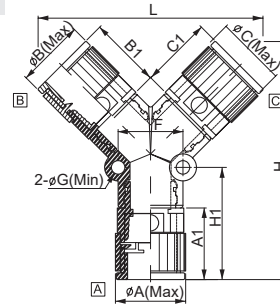

TVC

Y Type Connector

Specifications

Material	High Quality Polyamide 6	Degrees of Protection	IP 67 (EN 60529)
The max. Instantaneous Temperature	-40 °C to +105°C	Short Term	up to +150° C
Self-Extinguishing	UL94-HB / Free of Halogen Phosphorous and cadmium	Color	Black & Gray
Feature	CPS distributors guarantee elegant layout and save on cost instead of using distribution boxes. Nominal width from 28, reduceable to 10.		

(Unit : mm)

Ordering No.		A	B	C	ϕA	A1	ϕB	B1	ϕC	C1	ϕG	F	H1	H	L
Black	Gray														
TVC-101010B	TVC-101010G	10	10	10	23	26.6	23	26.6	23	26.6	5.0	24	41.6	86	80.0
TVC-121010B	TVC-121010G	12	10	10	25	26.5	23	26.6	23	26.6	5.0	24	41.5	86	80.0
TVC-121210B	TVC-121210G	12	12	10	25	26.5	25	26.5	23	26.6	5.0	24	41.5	88	83.0
TVC-121212B	TVC-121212G	12	12	12	25	26.5	25	26.5	25	26.5	5.0	24	41.5	88	83.0
TVC-161010B	TVC-161010G	16	10	10	30	28.5	23	26.6	23	26.6	5.0	24	43.5	88	83.0
TVC-161210B	TVC-161210G	16	12	10	30	28.5	25	26.5	23	26.6	5.0	24	43.5	90	81.0
TVC-161212B	TVC-161212G	16	12	12	30	28.5	25	26.5	25	26.5	5.0	24	43.5	90	83.0
TVC-161616B	TVC-161616G	16	16	16	30	28.5	30	28.5	30	28.5	5.0	24	43.5	93	89.8
TVC-222222B	TVC-222222G	22	22	22	41	33.3	41	33.3	41	33.3	5.6	39	48.2	112	112.0
TVC-282222B	TVC-282222G	28	22	22	47	39.0	41	33.3	41	33.3	5.6	39	53.9	118	112.0
TVC-282822B	TVC-282822G	28	28	22	47	39.0	47	39.0	41	33.3	5.6	39	53.9	124	118.0
TVC-282828B	TVC-282828G	28	28	28	47	39.0	47	39.0	47	39.0	5.6	39	53.9	124	124.0

TYC

Y Type Connector

Specifications

Material	High Quality Polyamide 6	Degrees of Protection	IP 67 (EN 60529)
The max. Instantaneous Temperature	-40 °C to +105°C	Short Term	up to +150° C
Self-Extinguishing	UL94-HB / Free of Halogen Phosphorous and cadmium	Color	Transparency
Feature	CPS distributors guarantee elegant layout and save on cost instead of using distribution boxes. Nominal width from 28, reduceable to 10.		