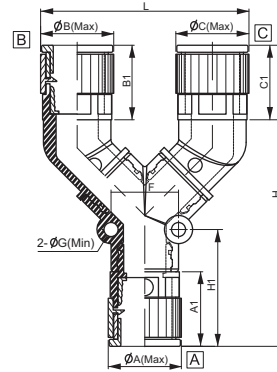

TYC IP67

Black
Gray

FIGURE

- CPS distributors guarantee elegant layout and save on cost instead of using distribution boxes.
- Available to use not only their basic shape TYC, TTC & TVC but also various configurations.
- One Standard model can be changed into 6 different shapes.
- Nominal width from 28, reduceable to 10.

ORDERING

TYC -10 10 10 B : 100EA

Q' ty
Color-B:black, G:gray
Nominal Width for C
Nominal Width for B
Nominal Width for A
TYC

TYC Type

(dimensions in mm)

Order No.		A	B	C	ØA	A1	ØB	B1	ØC	C1	ØG	F	H1	H	L
Black	Gray														
TYC-101010B	TYC-101010G	10	10	10	23	26.6	23	24	23	24	5	24	41.6	104	67
TYC-121010B	TYC-121010G	12	10	10	25	26.5	23	24	23	24	5	24	41.5	104	67
TYC-121210B	TYC-121210G	12	12	10	25	26.5	25	24.4	23	24	5	24	41.5	107	69.7
TYC-121212B	TYC-121212G	12	12	12	25	26.5	25	24.4	25	24.4	5	24	41.5	107	73.5
TYC-161010B	TYC-161010G	16	10	10	30	28.5	23	24	23	24	5	24	43.5	105.7	67
TYC-161210B	TYC-161210G	16	12	10	30	28.5	25	24.4	23	24	5	24	43.5	108.7	69.7
TYC-161212B	TYC-161212G	16	12	12	30	28.5	25	24.4	25	24.4	5	24	43.5	108.7	73
TYC-161616B	TYC-161616G	16	16	16	30	28.5	30	26	30	26	5	24	43.5	110.8	83
TYC-222222B	TYC-222222G	22	22	22	41	33.3	41	33.5	41	33.5	5.6	39	48.2	134.5	108
TYC-282222B	TYC-282222G	28	22	22	47	39	41	33.5	41	33.5	5.6	39	53.9	142	108
TYC-282822B	TYC-282822G	28	28	22	47	39	47	39.5	41	33.5	5.6	39	53.9	150	111
TYC-282828B	TYC-282828G	28	28	28	47	39	47	39.5	47	39.5	5.6	39	53.9	150	114