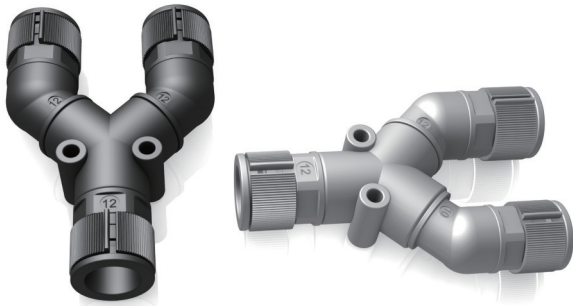

TYC IP67

Black
Gray

FIGURE

- CPS distributors guarantee elegant layout and save on cost instead of using distribution boxes.
- Available to use not only their basic shape TYC, TTC & TVC but also various configurations.
- One Standard model can be changed into 6 different shapes.
- Nominal width from 28, reduceable to 10.