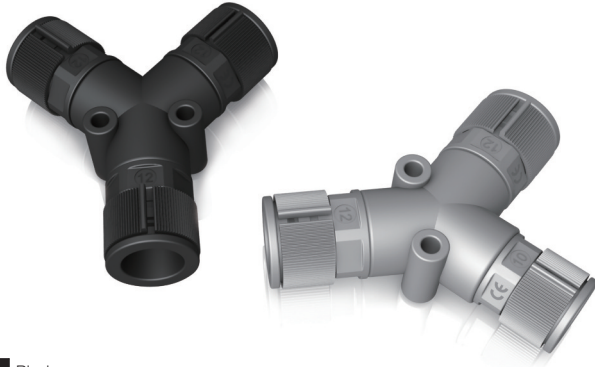

TVC IP67

Black
 Gray

FIGURE

- CPS distributors guarantee elegant layout and save on cost instead of using distribution boxes.
- Available to use not only their basic shape TYC, TTC & TVC but also various configurations.
- One Standard model can be changed into 6 different shapes.
- Nominal width from 28, reduceable to 10.

ORDERING

TVC -10 10 10 B : 100EA

Q' ty
 Color-B:black, G:gray
 Nominal Width for C
 Nominal Width for B
 Nominal Width for A

TVC

TVC Type

(dimensions in mm)

Order No.		A	B	C	ØA	A1	ØB	B1	ØC	C1	ØG	F	H1	H	L
Black	Gray														
TVC-101010B	TVC-101010G	10	10	10	23	26.6	23	26.6	23	26.6	5	24	41.6	86	80
TVC-121010B	TVC-121010G	12	10	10	25	26.5	23	26.6	23	26.6	5	24	41.5	86	80
TVC-121210B	TVC-121210G	12	12	10	25	26.5	25	26.5	23	26.6	5	24	41.5	88	83
TVC-121212B	TVC-121212G	12	12	12	25	26.5	25	26.5	25	26.5	5	24	41.5	88	83
TVC-161010B	TVC-161010G	16	10	10	30	28.5	23	26.6	23	26.6	5	24	43.5	88	83
TVC-161210B	TVC-161210G	16	12	10	30	28.5	25	26.5	23	26.6	5	24	43.5	90	81
TVC-161212B	TVC-161212G	16	12	12	30	28.5	25	26.5	25	26.5	5	24	43.5	90	83
TVC-161616B	TVC-161616G	16	16	16	30	28.5	30	28.5	30	28.5	5	24	43.5	93	89.8
TVC-222222B	TVC-222222G	22	22	22	41	33.3	41	33.3	41	33.3	5.6	39	48.2	112	112
TVC-282222B	TVC-282222G	28	22	22	47	39	41	33.3	41	33.3	5.6	39	53.9	118	112
TVC-282822B	TVC-282822G	28	28	22	47	39	47	39	41	33.3	5.6	39	53.9	124	118
TVC-282828B	TVC-282828G	28	28	28	47	39	47	39	47	39	5.6	39	53.9	124	124