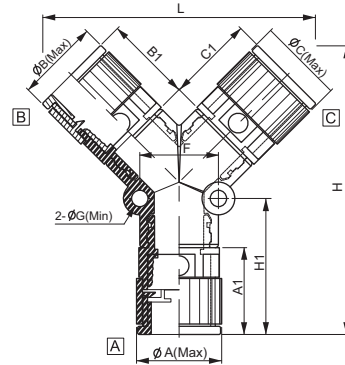

TVC IP67

Black
 Gray

FIGURE

- CPS distributors guarantee elegant layout and save on cost instead of using distribution boxes.
- Available to use not only their basic shape TYC, TTC & TVC but also various configurations.
- One Standard model can be changed into 6 different shapes.
- Nominal width from 28, reduceable to 10.

ORDERING

TVC -10 10 10 B : 100EA

Q' ty
 Color-B:black, G:gray
 Nominal Width for C
 Nominal Width for B
 Nominal Width for A

TVC

TVC Type

(dimensions in mm)

Order No.		A	B	C	ØA	A1	ØB	B1	ØC	C1	ØG	F	H1	H	L
Black	Gray														
TVC-101010B	TVC-101010G	10	10	10	23	26.6	23	26.6	23	26.6	5	24	41.6	86	80
TVC-121010B	TVC-121010G	12	10	10	25	26.5	23	26.6	23	26.6	5	24	41.5	86	80
TVC-121210B	TVC-121210G	12	12	10	25	26.5	25	26.5	23	26.6	5	24	41.5	88	83
TVC-121212B	TVC-121212G	12	12	12	25	26.5	25	26.5	25	26.5	5	24	41.5	88	83
TVC-161010B	TVC-161010G	16	10	10	30	28.5	23	26.6	23	26.6	5	24	43.5	88	83
TVC-161210B	TVC-161210G	16	12	10	30	28.5	25	26.5	23	26.6	5	24	43.5	90	81
TVC-161212B	TVC-161212G	16	12	12	30	28.5	25	26.5	25	26.5	5	24	43.5	90	83
TVC-161616B	TVC-161616G	16	16	16	30	28.5	30	28.5	30	28.5	5	24	43.5	93	89.8
TVC-222222B	TVC-222222G	22	22	22	41	33.3	41	33.3	41	33.3	5.6	39	48.2	112	112
TVC-282222B	TVC-282222G	28	22	22	47	39	41	33.3	41	33.3	5.6	39	53.9	118	112
TVC-282822B	TVC-282822G	28	28	22	47	39	47	39	41	33.3	5.6	39	53.9	124	118
TVC-282828B	TVC-282828G	28	28	28	47	39	47	39	47	39	5.6	39	53.9	124	124