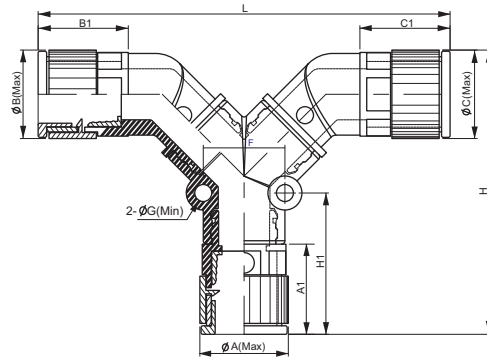

# TTC IP67

Black  
 Gray

### FIGURE

- CPS distributors guarantee elegant layout and save on cost instead of using distribution boxes.
- Available to use not only their basic shape TYC, TTC & TVC but also various configurations.
- One Standard model can be changed into 6 different shapes.
- Nominal width from 28, reduceable to 10.

### ORDERING

**TTC -10 10 10 B : 100EA**

Q' ty  
 Color-B:black, G:gray  
 Norminal Width for C  
 Norminal Width for B  
 Norminal Width for A  
**TTC**

## TTC Type

( dimensions in mm )

Order No.		A	B	C	ØA	A1	ØB	B1	ØC	C1	ØG	F	H1	H	L
Black	Gray														
TTC-101010B	TTC-101010G	10	10	10	23	26.6	23	24	23	24	5	24	41.6	81	114
TTC-121010B	TTC-121010G	12	10	10	25	26.5	23	24	23	24	5	24	41.5	81	114
TTC-121210B	TTC-121210G	12	12	10	25	26.5	25	24.4	23	24	5	24	41.5	83	118
TTC-121212B	TTC-121212G	12	12	12	25	26.5	25	24.4	25	24.4	5	24	41.5	83	120
TTC-161010B	TTC-161010G	16	10	10	30	28.5	23	24	23	24	5	24	43.5	82	114
TTC-161210B	TTC-161210G	16	12	10	30	28.5	25	24.4	23	24	5	24	43.5	85	118
TTC-161212B	TTC-161212G	16	12	12	30	28.5	25	24.4	25	24.4	5	24	43.5	85	120
TTC-161616B	TTC-161616G	16	16	16	30	28.5	30	26	30	26	5	24	43.5	90	124
TTC-222222B	TTC-222222G	22	22	22	41	33.3	41	33.5	41	33.5	5.6	39	48.2	110	156
TTC-282222B	TTC-282222G	28	22	22	47	39	41	33.5	41	33.5	5.6	39	53.9	116	156
TTC-282822B	TTC-282822G	28	28	22	47	39	47	39.5	41	33.5	5.6	39	53.9	120	165
TTC-282828B	TTC-282828G	28	28	28	47	39	47	39.5	47	39.5	5.6	39	53.9	120	174