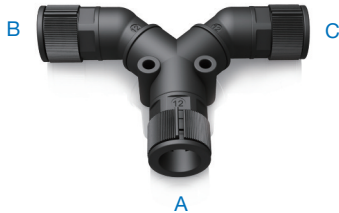

ORDERING

TTC -10 10 10 B : 100EA

Q' ty
Color-B:black, G:gray
Norminal Width for C
Norminal Width for B
Norminal Width for A
TTC

TTC Type

(dimensions in mm)

Order No.		A	B	C	ØA	A1	ØB	B1	ØC	C1	ØG	F	H1	H	L
Black	Gray														
TTC-101010B	TTC-101010G	10	10	10	23	26.6	23	24	23	24	5	24	41.6	81	114
TTC-121010B	TTC-121010G	12	10	10	25	26.5	23	24	23	24	5	24	41.5	81	114
TTC-121210B	TTC-121210G	12	12	10	25	26.5	25	24.4	23	24	5	24	41.5	83	118
TTC-121212B	TTC-121212G	12	12	12	25	26.5	25	24.4	25	24.4	5	24	41.5	83	120
TTC-161010B	TTC-161010G	16	10	10	30	28.5	23	24	23	24	5	24	43.5	82	114
TTC-161210B	TTC-161210G	16	12	10	30	28.5	25	24.4	23	24	5	24	43.5	85	118
TTC-161212B	TTC-161212G	16	12	12	30	28.5	25	24.4	25	24.4	5	24	43.5	85	120
TTC-161616B	TTC-161616G	16	16	16	30	28.5	30	26	30	26	5	24	43.5	90	124
TTC-222222B	TTC-222222G	22	22	22	41	33.3	41	33.5	41	33.5	5.6	39	48.2	110	156
TTC-282222B	TTC-282222G	28	22	22	47	39	41	33.5	41	33.5	5.6	39	53.9	116	156
TTC-282822B	TTC-282822G	28	28	22	47	39	47	39.5	41	33.5	5.6	39	53.9	120	165
TTC-282828B	TTC-282828G	28	28	28	47	39	47	39.5	47	39.5	5.6	39	53.9	120	174