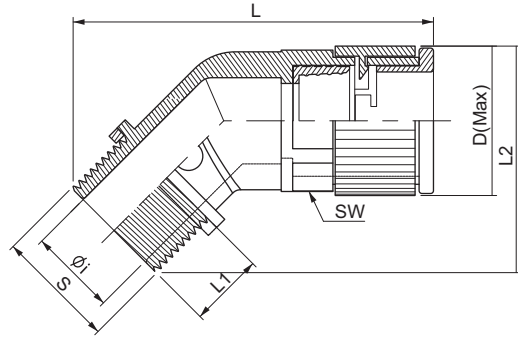

TAC IP67

■ Black
■ Gray

● G(PF) ● M ● Pg

- Material: High Quality Polyamide6
- Protective: IP 67 (EN 60529)
- Temperature Range: -40° C to +105° C
- Short Term: up to +150° C
- Self-Extinguishing: UL94-HB
Free of Halogen Phosphorous and cadmium
- Color: Black & Gray
- Application: Machine tool, Shipbuilding, Tramway
Industrial / Automatic Machinery
Printing Machine etc. Joint box with connector
- Certification:

PF Thread (JIS B0202)

(dimensions in mm)

Order No.										
Black	Gray	Thread PF	For tube size	S	L ₁	L ₂	L	Ø _i	Ø _D	SW
TAC-G10B	TAC-G10G	G1/2"	10	20.9	13	35.4	59	10	25	19.8
TAC-G12B	TAC-G12G	G1/2"	12	20.9	13	38.4	62	12	25	22.7
TAC-G16B	TAC-G16G	G1/2"	16	20.9	13	43.4	64	13	30	28
TAC-G22B	TAC-G22G	G3/4"	22	26.4	15	55.4	79	16	41	37.5
TAC-G28B	TAC-G28G	G1"	28	33.2	15	60.5	90	23	47	43
TAC-G36B	TAC-G36G	G1 1/4"	36	41.9	20	73.3	102	32	56	52.2
TAC-G42B	TAC-G42G	G1 1/2"	48	47.8	20	82.5	123	38	68	64.1
TAC-G48B	TAC-G48G	G2"	48	59.6	20	90.7	123	49	68	64.1

Metric Thread (EN 60423)

(dimensions in mm)

Order No.										
Black	Gray	Thread PF	For tube size	S	L ₁	L ₂	L	Ø _i	Ø _D	SW
TAC-M10B	TAC-M10G	M12 X 1.5	10	12	13	32.2	56	6	25	19.8
TAC-M12B	TAC-M12G	M16 X 1.5	12	16	13	36.9	60	9	25	22.7
TAC-M202B	TAC-M202G	M20 X 1.5	12	20	13	36.9	60	12	25	22.7
TAC-M16B	TAC-M16G	M20 X 1.5	16	20	13	43	65	13	30	28
TAC-M22B	TAC-M22G	M25 X 1.5	22	25	15	54.9	78	17	41	37.5
TAC-M28B	TAC-M28G	M32 X 1.5	28	32	15	59.8	90	23	47	43
TAC-M36B	TAC-M36G	M40 X 1.5	36	40	20	72.6	102	32	56	52.2
TAC-M48B	TAC-M48G	M50 X 1.5	48	50	20	87	123	42	68	64.1