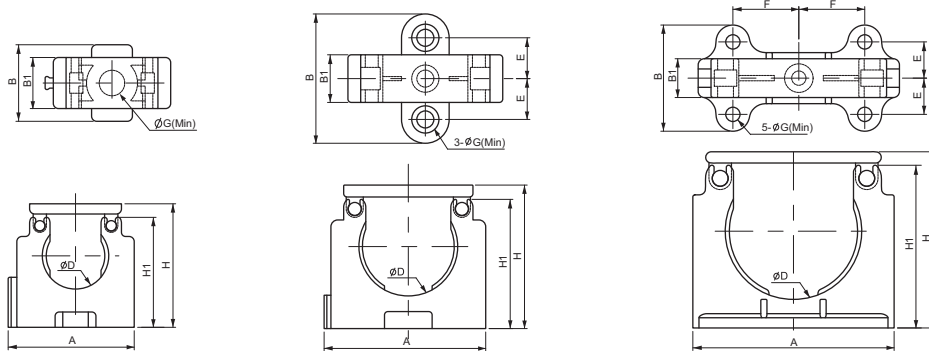

NFH

- Material: High Quality Polyamide6
- Temperature Range: -40° C to +105° C
- Short Term: up to +150° C
- Self-Extinguishing: UL94-HB
Free of Halogen Phosphorous and cadmium
- Color: Black & Gray
- Application: Fixing tubes
By making more screw holes, the clip is more stable and the hinge cover is easy to use.
This new clip was developed to facilitate straight arrangement and be installable at any size.

■ Black
■ Gray

NFH Type

(dimensions in mm)

Order No.												
Black	Gray	For tube size	ØD	A	H	H1	B	B1	E	F	ØG	Bolt
NFH-07B	NFH-07G	07	10	16.6	20.5	17.9	14.5	10	-	-	5	1-M4
NFH-10B	NFH-10G	10	13	23	24.2	21.6	15	10	-	-	5	1-M4
NFH-12B	NFH-12G	12	16	27.5	25.7	22.5	33	14	10.6	-	5.4	3-M5
NFH-16B	NFH-16G	16	21.5	34.2	33	29.5	36	14	12	-	5.4	3-M5
NFH-22B	NFH-22G	22	29	45.5	42.2	38	38	14	12	-	6.4	3-M6
NFH-28B	NFH-28G	28	35	55	49.8	45.3	37	14	12.5	17	6.4	5-M6
NFH-36B	NFH-36G	36	42	66	59.5	54.3	41.5	14	13.5	18.75	6.4	5-M6
NFH-48B	NFH-48G	48	54	84.9	73.2	66.9	41.5	14	13.5	28	6.4	5-M6
NFH-56B	NFH-56G	56	66.8	98.6	86.3	79.7	52	19	17.75	32.3	6.4	5-M6
NFH-70B	NFH-70G	70	82	121	105.8	97.6	63	23	21.5	39.5	8.4	5-M8
NFH-95B	NFH-95G	95	105.6	155.4	136.3	125.8	82	30	28	51.7	8.4	5-M8