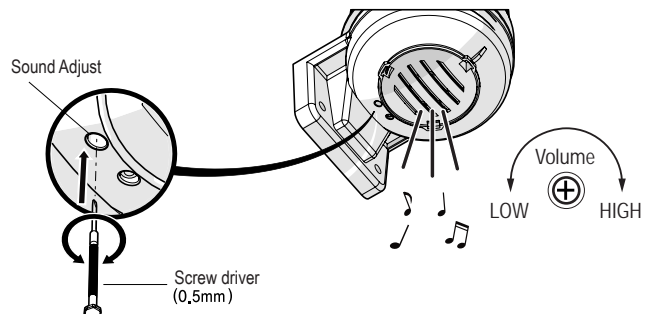

MW86N Series

Ø86mm Wall Mounting Signal Horn

Standard Type

Horn Type

Dimensions

Wiring Diagram

Melody Type / 12~24VAC/DC 90~240VAC

Siren Type / 12~24VAC/DC 90~240VAC

Volume Control

Installation guide

Installation panel drawing