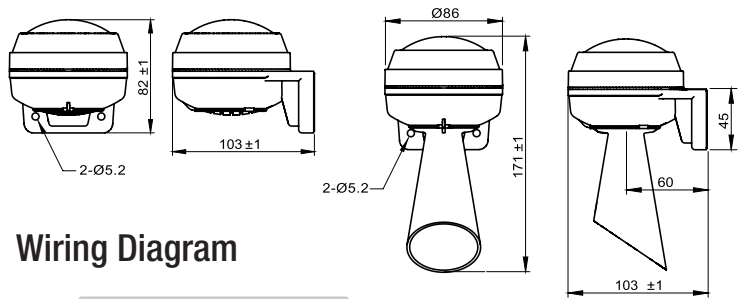

Specifications

| | | |
|------------------------|----------------|----------------------|
| Model | MW86N | |
| Power Supply | 12 ~ 24VDC | 90 ~ 240VAC(50~60Hz) |
| Current Consumption | Max 0.20A ±10% | Max 0.06A ±10% |
| Alarm Sound Level | Standard Type | 55 ~ 85±5dB |
| | Horn Type | 55 ~ 90±5dB |
| Material | ABS | |
| Ambient Temperature | -20~40°C | |
| Storage Temperature | -20~70°C | |
| Ambient Humidity | 45~85% RH | |
| Degree of Protection | Standard Type | IP43 |
| | Horn Type | IP54 |
| Recommended Wire Size | UL1007/22AWG | |
| Weight | Standard Type | Approx. 189g |
| | Horn Type | Approx. 244g |
| Certificate/Compliance | RoHS | |

MW86N Series

Ø86mm Wall Mounting Signal Horn

Standard Type

Horn Type

Dimensions

Wiring Diagram

Melody Type / 12~24VAC/DC 90~240VAC

Siren Type / 12~24VAC/DC 90~240VAC

Volume Control

Installation guide

Installation panel drawing