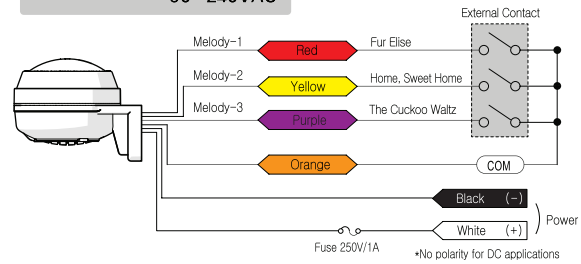

Ordering Information

Adjustable volume •
3 Melody & 3 Siren Modes •

MW86N - 00 - M3 B
① ② ③

| | | |
|-----------------|----------------|------------------|
| ① Power | 00 | 12 ~ 24VDC |
| | FF | 90 ~ 240VAC |
| ② Sound Type | M3 (melody) | Fur Elise |
| | | Home, Sweet home |
| | | The Cuckoo Waltz |
| | S3 (Siren) | Fire truck |
| | | Police car |
| ③ Body color | | Ivory |
| | B | Black |
| | R | Red |

MW86N Series

Ø86mm Wall Mounting Signal Horn

Standard Type

Horn Type

Dimensions

Wiring Diagram

Melody Type / 12~24VAC/DC 90~240VAC

Siren Type / 12~24VAC/DC 90~240VAC

Volume Control

Installation guide

Installation panel drawing