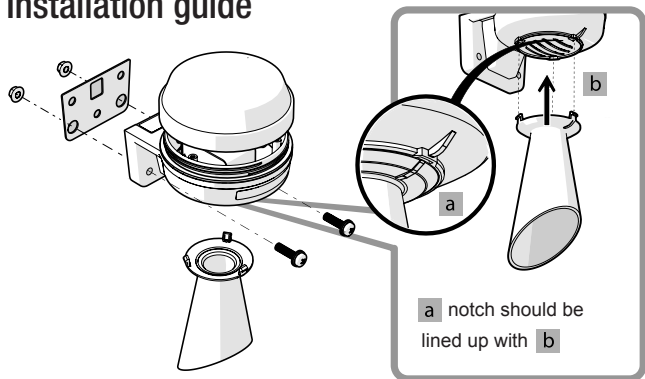

MW86N Series

Ø86mm Wall Mounting Signal Horn

Standard Type

Horn Type

Dimensions

Wiring Diagram

Melody Type / 12~24VAC/DC 90~240VAC

Siren Type / 12~24VAC/DC 90~240VAC

Volume Control

Installation guide

Installation panel drawing