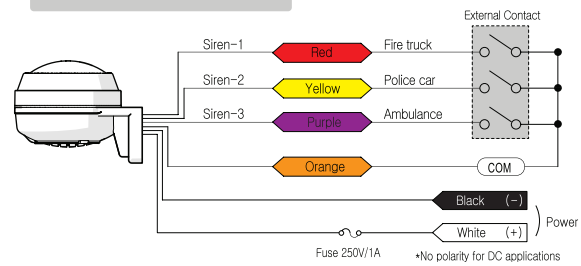

MW86N Series

Ø86mm Wall Mounting Signal Horn

Standard Type

Horn Type

Dimensions

Wiring Diagram

Melody Type / 12~24VAC/DC 90~240VAC

Siren Type / 12~24VAC/DC 90~240VAC

Volume Control

Installation guide

Installation panel drawing