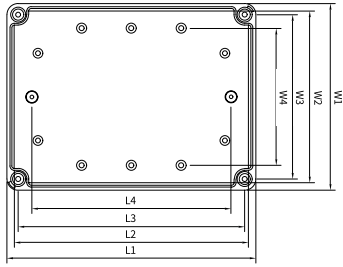

Dimensions

BACK PANEL