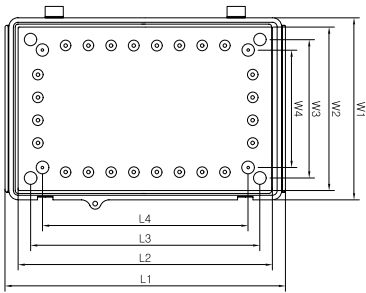

Dimensions

Accessories