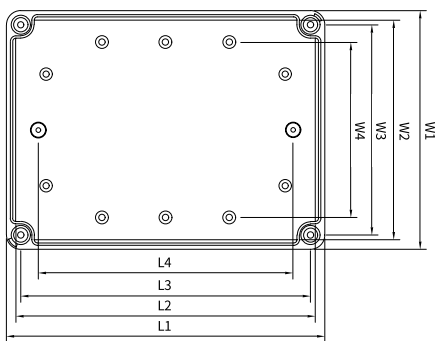

Dimensions