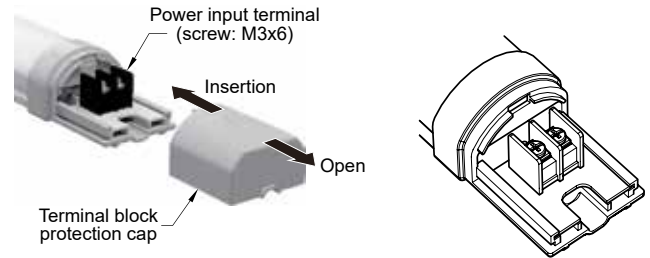

MPL①-C model

Power cable type

* AC, DC power : Please connect the power line regardless of color.
 (No polarity for DC power)

MPL①-T, MPL①-Z model

Terminal block type

Recommended screw torque : 0.5 N.m

* AC/DC power : Please connect the power line regardless of color.
 (No polarity for DC power)