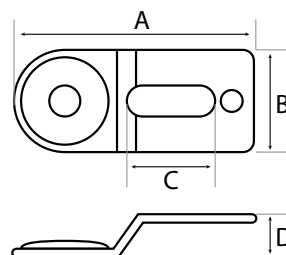

Wall Mounting Bracket

Part Numbers and Size

Unit: mm

Part number	A	B	C	D
B40	43	18	14	6
B50	49	22	14	7
B60	58	25	16	9