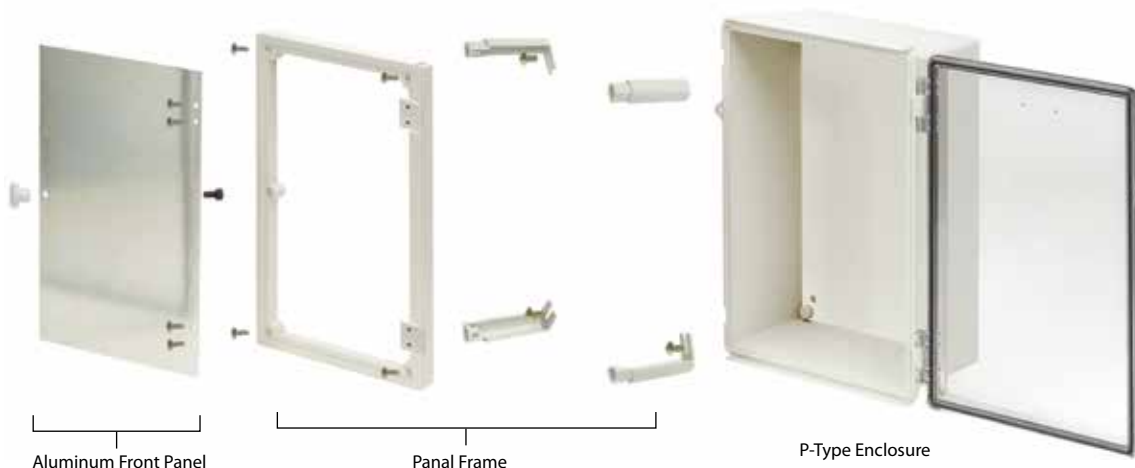

ATF series

Swing Panel Dual Door Enclosures

- Pre-assembled cover and transparent window
- Built-in hinge and stainless steel latch
- Detachable cover for easy access
- UL Listed (UL508A): Ref.# E343339 (PC Models)
- Meets IP66/67, NEMA 4X/6 specifications
- Fiberglass reinforced polycarbonate base

Assembly of Dual Door Kits

QRF series

Swing Panel Dual Door Enclosures

- Pre-assembled cover and transparent window
- Stainless steel hinges/latches (R types)
- Plastic hinges/latches (Q types)
- Meets IP66/67, NEMA 4X/6 specifications