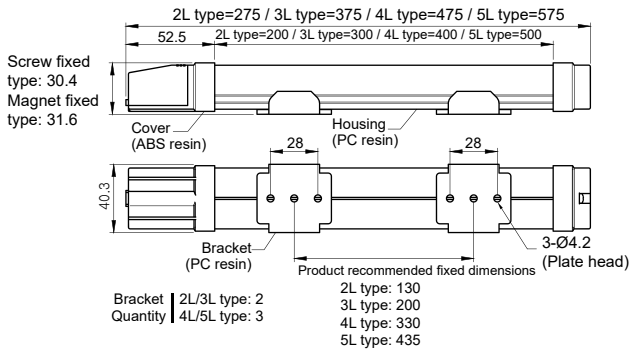

Number of brackets required*
product length 200/300mm (2L, 3L) - 2ea
product length 400/500mm (4L, 5L) - 3ea

Illumination range drawing

Dimensions unit: mm

MPL①-C type

MPL①-T type

MPL①-Z type

Wiring Diagram