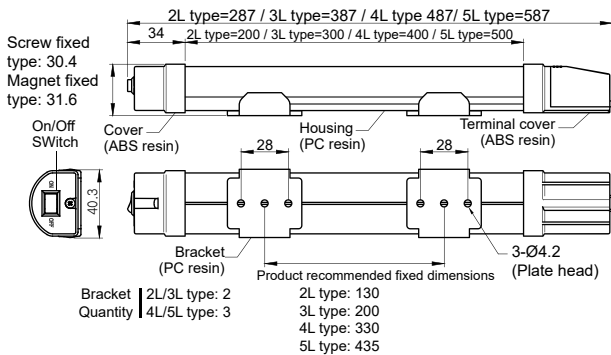

Number of brackets required*
product length 200/300mm (2L, 3L) - 2ea
product length 400/500mm (4L, 5L) - 3ea

Illumination range drawing

Dimensions unit: mm

MPL①-C type

MPL①-T type

MPL①-Z type

Wiring Diagram