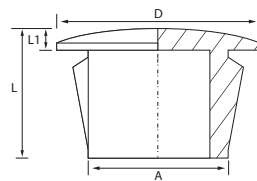

Part Numbers and Size

Unit: mm

Part number	Thread	Cable	A	B	Da	H	H1
BC-RG-PG7	12.5	3~5	13	0.5~2	20	12.6	5.4
BC-RG-PG9	15.2	5~7	16	1~4	21	17.8	10.3
BC-RG-PG11	18.6	7~10	19	1~4	24	19.8	12.7
BC-RG-PG16	22.5	10~14	23	1~4	28	21.6	14.7
BC-RG-PG21	28.3	14~20	29	1~4	35	24.6	17.6
BC-RG-PG29	37	20~26	38	1~4	46	28.5	20
BC-RG-PG36	47	26~35	48	1~4	58	34.9	23.9

Rubber Grommet

Part Numbers and Size

Unit: mm

Part number	A	D	L1	L
BC-HP-PG8	7.8	11.9	1.6	8
BC-HP-PG10	9.5	13	1.6	10.5
BC-HP-PG13	12.7	16.9	1.6	10.5
BC-HP-PG16	15.9	19.8	1.6	10.5
BC-HP-PG19	19	22.9	1.6	10.5
BC-HP-PG22	22.2	24.9	1.6	11.5
BC-HP-PG26	25.5	28.3	1.6	11.5
BC-HP-PG30	30	34.2	1.6	11.5

Hole Plug

Specifications

Material	PC(BC-CG), ABS(BC-AG)
Temperature range	ABS: -40°C to 86°C (-40°F to 185°F)
	UL94-HB Non-Flammable
	Polycarbonate: -40°C to 120°C (-40°F to 248°F)
	UL94-V-0~5VA(Grey) Non-flammable
Rated Current	17A 240VAC

Ventilators

Part Numbers and Size

Unit: mm

Part number	A	Cut Out (B)	Fan Size
BC-AG-V60 BC-CG-V60	50 ±0.3mm	63 ~ 65Φ	60Φ
BC-AG-V80 BC-CG-V80	71.5 ±0.3mm	88 ~ 90Φ	80Φ

Wall Mounting Bracket

Part Numbers and Size

Unit: mm

Part number	A	B	C	D
B40	43	18	14	6
B50	49	22	14	7
B60	58	25	16	9