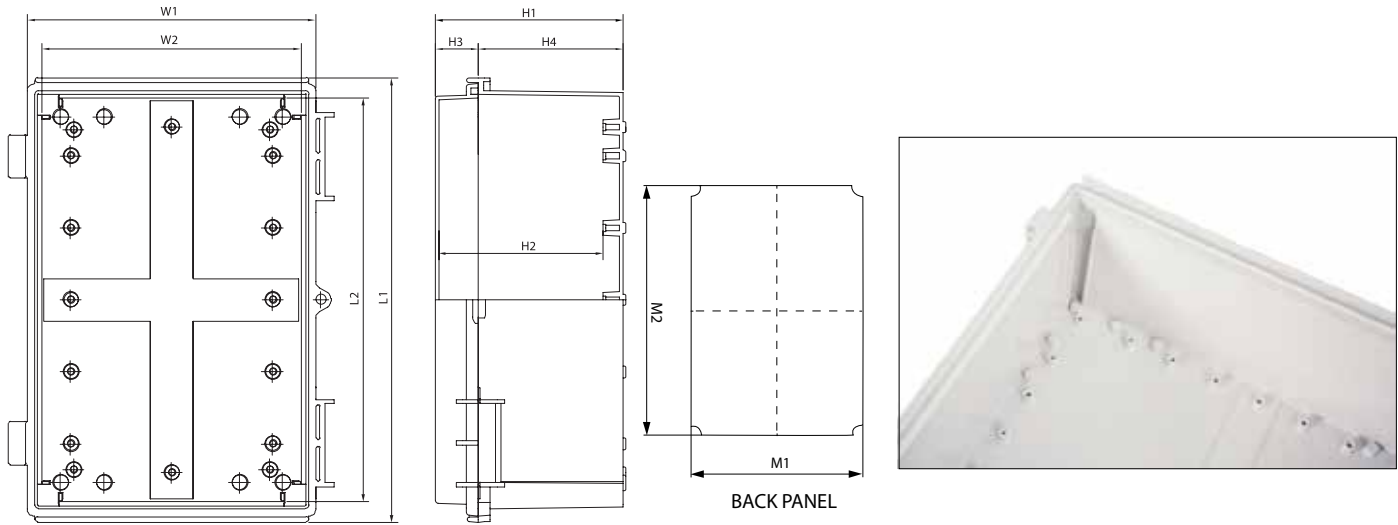

Dimensions

Enclosure Sizes						Back Panel (M1xM2)
Outside Dimensions			Inside Dimensions			
Size (W1xL1xH1)		Cover (H3)	Base (H4)	Size (W2xL2xH2)		
mm	inch	mm	mm	mm	Inch	mm
100x150x75	3.94x5.91x2.95	25	50	78x128x61	3.07x5.04x2.40	74x124
100x150x95	3.94x5.91x3.74	25	70	78x128x81	3.07x5.04x3.19	74x124
150x150x 95	5.91x5.91x3.74	25	70	131x131x82	5.16x5.16x3.23	124x124
160x10x105	6.30x8.27x4.13	25	80	138x188x92	5.43x7.40x3.62	130x180
160x210x135	6.30x8.27x5.32	25	110	138x188x122	5.43x7.40x4.80	130x180
160x260x105	6.30x10.24x4.13	25	80	134x235x92	5.28x9.25x3.62	128x228
160x260x135	6.30x10.24x5.32	25	110	134x235x122	5.28x9.25x4.80	128x228
210x210x135	8.27x8.27x5.32	25	110	185x185x120	7.28x7.28x4.72	180x180
190x280x100	7.48x11.02x3.94	30	70	164x253x85	6.46x9.96x3.35	155x245
200x250x160	7.87x9.84x6.30	30	130	173x223x143	6.81x8.78x5.63	165x215
200x300x130	7.87x11.81x5.12	30	100	174x273x115	6.85x10.75x4.53	160x260
200x300x160	7.87x11.81x6.30	30	130	174x273x145	6.85x10.75x5.71	160x260
200x300x180	7.87x11.81x7.09	30	150	174x273x165	6.85x10.75x6.50	160x260
200x300x210	7.87x11.81x8.27	30	180	174x273x195	6.85x10.75x7.68	160x260
250x300x160	9.84x11.81x6.30	30	130	223x273x143	8.78x10.75x5.63	215x265
250x350x160	9.84x13.78x6.30	30	130	229x329x145	9.02x12.95x5.71	210x310
250x350x180	9.84x13.78x7.09	30	150	229x329x165	9.02x12.95x6.50	210x310
300x300x160	11.81x11.81x6.30	30	130	273x273x150	10.75x10.75x5.91	260x260
300x300x180	11.81x11.81x7.09	30	150	273x273x170	10.75x10.75x6.69	260x260
300x400x160	11.81x15.75x6.30	30	130	280x380x145	11.02x14.96x5.71	260x360
300x400x180	11.81x15.75x7.09	30	150	280x380x165	11.02x14.96x6.50	260x360
300x 400x230	11.81x15.75x9.06	30	200	280x380x213	11.02x14.96x8.39	260x360
350x450x170	13.78x17.72x6.69	40	130	415x315x160	16.34x12.40x6.30	300x400
350x450x210	13.78x17.72x8.27	40	170	415x315x200	16.34x12.40x7.87	300x400
400x500x170	15.75x19.69x6.69	40	130	464x364x160	18.27x14.33x6.30	350x450
400x500x210	15.75x19.69x8.27	40	170	464x364x200	18.27x14.33x7.87	350x450
510x610x160	20.08x24.02x6.30	35	125	470x570x145	18.50x22.44x5.71	444x544
510x610x200	20.08x24.02x7.87	35	165	470x570x182	18.50x22.44x7.17	444x544
510x710x200	20.08x27.95x7.87	35	165	470x670x182	18.50x26.38x7.17	444x644
610x710x200	24.02x27.95x7.87	35	165	570x670x182	22.44x26.38x7.17	544x644
610x810x260	24.02x31.89x10.24	35	225	570x770x242	22.44x30.32x9.53	544x744