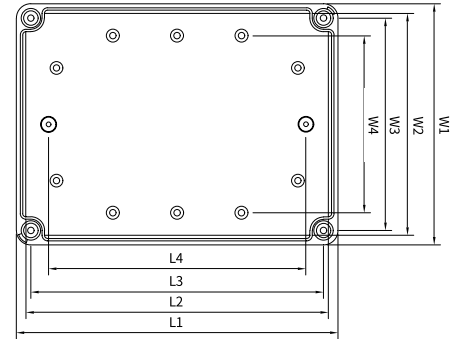

Size and Part Numbers

SIZE		MODELS				Back Panels		Mounting Bracket
W1xL1xH1		ABS		Polycarbonate (UL 508A)		Steel 1.6mm +	Plastic 3mm +	
mm	inch	Gray cover	Transparent cover	Gray cover	Transparent cover			
190x190x130	7.48x7.48x5.12	BC-AGS-191913	BC-ATS-191913	BC-CGS-191913	BC-CTS-191913	BC-1919ST	BC-1919P	BC- B50
190x280x100	7.48x11.02x3.94	BC-AGS-192810	BC-ATS-192810	BC-CGS-192810	BC-CTS-192810	BC-1928ST	BC-1928P	
190x280x130	7.48x11.02x5.12	BC-AGS-192813	BC-ATS-192813	BC-CGS-192813	BC-CTS-192813	BC-1928ST	BC-1928P	
190x280x180	7.48x11.02x7.09	BC-AGS-192818	BC-ATS-192818	BC-CGS-192818	BC-CTS-192818	BC-1928ST	BC-1928P	
190x380x130	7.48x14.96x5.12	BC-AGS-193813	BC-ATS-193813	BC-CGS-193813	BC-CTS-193813	BC-1938ST	BC-1938P	
190x380x180	7.48x14.96x7.09	BC-AGS-193818	BC-ATS-193818	BC-CGS-193818	BC-CTS-193818	BC-1938ST	BC-1938P	
250x350x100	9.84x13.78x3.94	BC-AGU-253510*	BC-ATU-253510*	BC-CGU-253510*	BC-CTU-253510*	BC-2535SQ	BC-2535G/C	
280x280x130	11.02x11.02x5.12	BC-AGS-282813	BC-ATS-282813	BC-CGS-282813	BC-CTS-282813	BC-2828ST	BC-2828P	
280x340x130	11.02x13.39x5.12	BC-AGS-283413	BC-ATS-283413	BC-CGS-283413	BC-CTS-283413	BC-2834ST	BC-2834P	
280x380x130	11.02x14.96x5.12	BC-AGS-283813	BC-ATS-283813	BC-CGS-283813	BC-CTS-283813	BC-2838ST	BC-2838P	
280x380x180	11.02x14.96x7.09	BC-AGS-283818	BC-ATS-283818	BC-CGS-283818	BC-CTS-283818	BC-2838ST	BC-2838P	
280x560x130	11.02x22.05x5.12	BC-AGS-285613	BC-ATS-285613	BC-CGS-285613	BC-CTS-285613	BC-2856ST	X	
330x430x180	12.99x16.93x7.09	BC-AGS-334318	BC-ATS-334318	BC-CGS-334318	BC-CTS-334318	BC-3343ST	BC-3343P	
380x560x180	14.96x22.05x7.09	BC-AGS-385618	BC-ATS-385618	BC-CGS-385618	BC-CTS-385618	BC-3856ST	X	

* U Type: Screw type enclosure. No inserts