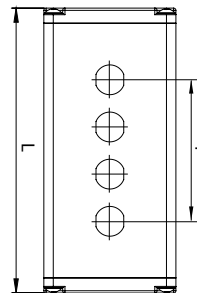

MB Series

Aluminum Switch Boxes

Ordering Information

MB 57 - S - 01 - AA
① ② ③ ④

① Box Size	57	50mm X 70mm (Ø16mm hole)
	70	70mm X 70mm (Ø22mm hole)
① Box Style	S	Square Side
	T	Triangular Side (MB70 only)
③ Number of Holes	01	1 Hole
	02	2 Holes
	03	3 Holes
	04	4 Holes
	05	5 Holes
④ Box Cap	AA	Standard

Mounting Effective Dimension

MB70 - S

MB57

Dimensions

(unit: mm)

	MB57 AA		MB70 AA	
	L	P	L	P
1 Hole	86	-	86	-
2 Holes	101	25	136	50
3 Holes	126	50	186	100
4 Holes	151	75	236	150
5 Holes	176	100	286	200

MB57 - S - AA

MB70 - T - AA

MB70 - S - AA

Box Cap Options

(unit: mm)

MB57 Series

CL57-A

MB70 Series

CL70-A