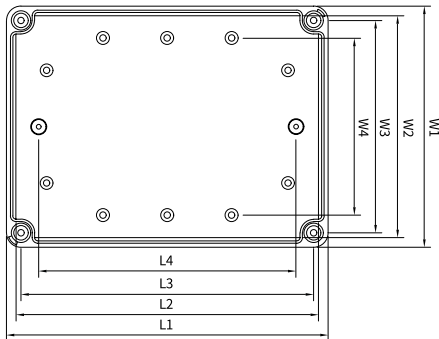

Dimensions