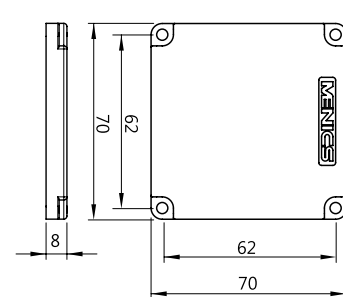

Part Numbers and Size

MODEL		SIZE (including cover)		φ	Hole
ABS	PC	W * L * H (unit : mm)	W * L * H (unit : inch)		
BC-AGS-2201	BC-CGS-2201	80x110x70	3.15x4.33x2.76	22	1
BC-AGS-2202	BC-CGS-2202	80x130x70	3.15x5.12x2.76	22	2
BC-AGS-2203	BC-CGS-2203	80x180x70	3.15x7.09x2.76	22	3
BC-AGS-2204	BC-CGS-2204	80x250x70	3.15x9.84x2.76	22	4
BC-AGS-2205	BC-CGS-2205	80x250x70	3.15x9.84x2.76	22	5
BC-AGS-3001	BC-CGS-3001	80x110x70	3.15x4.33x2.76	30	1
BC-AGS-3002	BC-CGS-3002	80x130x70	3.15x5.12x2.76	30	2
BC-AGS-3003	BC-CGS-3003	80x180x70	3.15x7.09x2.76	30	3
BC-AGS-3004	BC-CGS-3004	80x250x70	3.15x9.84x2.76	30	4

Mounting Effective Dimension

MB70 - S

MB57

Dimensions

(unit: mm)

	MB57 AA		MB70 AA	
	L	P	L	P
1 Hole	86	-	86	-
2 Holes	101	25	136	50
3 Holes	126	50	186	100
4 Holes	151	75	236	150
5 Holes	176	100	286	200

MB57 - S - AA

MB70 - T - AA

MB70 - S - AA

Box Cap Options

(unit: mm)

MB57 Series

CL57-A

MB70 Series

CL70-A

Dimensions

Enclosure Sizes						Back Panel (M1xM2)
Outside Dimensions				Inside Dimensions		
Size (W1xL1xH1)		Cover (H3)	Base (H4)	Size (W2xL2xH2)		
mm	inch	mm	mm	mm	inch	mm
80x230x55	3.15x9.06x2.17	10	45	73x223x49	2.87x8.78x1.93	
120x160x90	4.80x6.38x3.54	30	60	113x153x78	4.45x6.02x3.07	
125x190x65	4.92x7.48x2.56	10	55	118x183x59	4.65x7.20x2.32	
160x260x90	6.30x10.24x3.54	20	70	151x251x83	5.94x9.88x3.35	