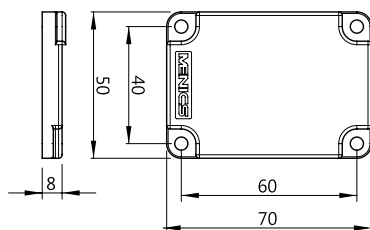

Mounting Effective Dimension

MB70 - S

MB57

Dimensions

(unit: mm)

	MB57 AA		MB70 AA	
	L	P	L	P
1 Hole	86	-	86	-
2 Holes	101	25	136	50
3 Holes	126	50	186	100
4 Holes	151	75	236	150
5 Holes	176	100	286	200

MB57 - S - AA

MB70 - T - AA

MB70 - S - AA

Box Cap Options

(unit: mm)

MB57 Series

CL57-A

MB70 Series

CL70-A