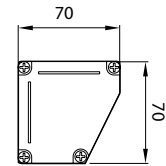

MB Series

Aluminum Switch Boxes

Ordering Information

MB 57 - S - 01 - AA
① ② ③ ④

① Box Size	57	50mm X 70mm (Ø16mm hole)
	70	70mm X 70mm (Ø22mm hole)
① Box Style	S	Square Side
	T	Triangular Side (MB70 only)
③ Number of Holes	01	1 Hole
	02	2 Holes
	03	3 Holes
	04	4 Holes
	05	5 Holes
④ Box Cap	AA	Standard

Mounting Effective Dimension

MB70 - S

MB57

Dimensions

(unit: mm)

	MB57 AA		MB70 AA	
	L	P	L	P
1 Hole	86	-	86	-
2 Holes	101	25	136	50
3 Holes	126	50	186	100
4 Holes	151	75	236	150
5 Holes	176	100	286	200

MB57 - S - AA

MB70 - T - AA

MB70 - S - AA

Box Cap Options

(unit: mm)

MB57 Series

CL57-A

MB70 Series

CL70-A