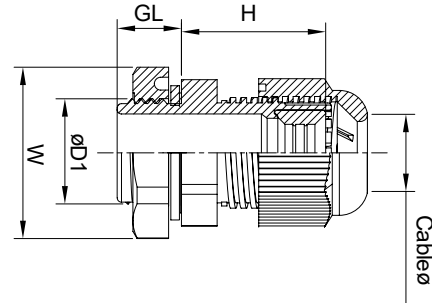

Dimensions

Part Numbers and Size

Unit: mm

Part Number	#of Hole	Thread	Cable ø	H	GL	W (Wrench)	D1
BC- 1H- M12- B	1	M12 x 1.5	4.5~8	25	9	19	12
BC- 1H- M16- B	1	M16 x 1.5	6~10	27	15	22	16
BC- 1H- M20- B	2	M20 x 1.5	9~14	33	15	27	20
BC- 1H- M25- B	1	M25 x 1.5	13~18	34	15	33	25
BC- 1H- M32- B	1	M32 x 1.5	18~25	41	15	42	32
BC- 1H- M40- B	1	M40 x 1.5	24~32	45	20	52	40
BC- 1H- M50- B	1	M50 x 1.5	31~41	51	22	62	50
BC- 1H- M63- B	1	M63 x 1.5	44~51	53	25	75	63
BC- 1H- M75- B	1	M75 x 1.5	56~66	56	25	92	75
BC- 1H- M90- B	1	M90 x 1.5	66~77	57	25	110	90
BC- 2H- M12- B	2	M12 x 1.5	1.5~3	25	9	19	12
BC- 2H- M16- B	2	M16 x 1.5	2~4	27	15	22	16
BC- 2H- M20- B	2	M20 x 1.5	3~6	33	15	27	20
BC- 2H- M25- B	2	M25 x 1.5	5~8	34	15	33	25
BC- 2H- M32- B	2	M32 x 1.5	7~11	41	15	42	32
BC- 2H- M40- B	2	M40 x 1.5	10~13	45	20	52	40
BC- 3H- M12- B	3	M12 x 1.5	1.5~2.5	25	9	19	12
BC- 3H- M16- B	3	M16 x 1.5	2~4	27	15	22	16
BC- 3H- M20- B	3	M20 x 1.5	3~5	33	15	27	20
BC- 3H- M25- B	3	M25 x 1.5	4.5~7	34	15	33	25
BC- 3H- M32- B	3	M32 x 1.5	7~10	41	15	42	32
BC- 3H- M40- B	3	M40 x 1.5	9~12	45	20	52	40
BC- 4H- M12- B	4	M12 x 1.5	1.5~2.5	25	9	19	12
BC- 4H- M16- B	4	M16 x 1.5	1.5~3	27	15	22	16
BC- 4H- M20- B	4	M20 x 1.5	2.5~4.5	33	15	27	20
BC- 4H- M25- B	4	M25 x 1.5	4~6	34	15	33	25
BC- 4H- M32- B	4	M32 x 1.5	8~9	41	15	42	32
BC- 4H- M40- B	4	M40 x 1.5	8~11	45	20	52	40
BC- 5H- M16- B	5	M16 x 1.5	1~2.5	27	15	22	16
BC- 5H- M20- B	5	M20 x 1.5	2~4	33	15	27	20
BC- 5H- M25- B	5	M25 x 1.5	3.5~5.5	34	15	33	25
BC- 5H- M32- B	5	M32 x 1.5	5.5~8	41	15	42	32
BC- 5H- M40- B	5	M40 x 1.5	7~9.5	50	20	52	40
BC- 6H- M16- B	6	M16 x 1.5	1~2	27	15	22	16
BC- 6H- M20- B	6	M20 x 1.5	1.5~3	33	15	27	20
BC- 6H- M25- B	6	M25 x 1.5	2.5~4.5	34	15	33	25
BC- 6H- M32- B	6	M32 x 1.5	5~7	41	15	42	32
BC- 6H- M40- B	6	M40 x 1.5	6~8	45	20	52	40