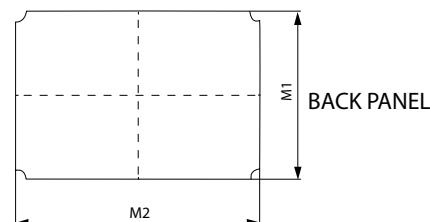

Dimensions