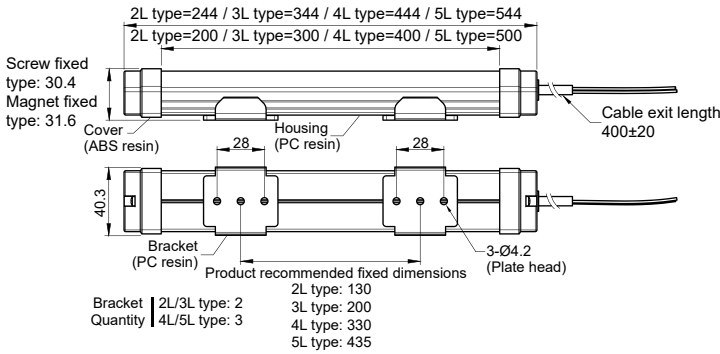

Number of brackets required*
product length 200/300mm (2L, 3L) - 2ea
product length 400/500mm (4L, 5L) - 3ea

Illumination range drawing

Dimensions unit: mm

MPL①-C type

MPL①-T type

MPL①-Z type

Wiring Diagram