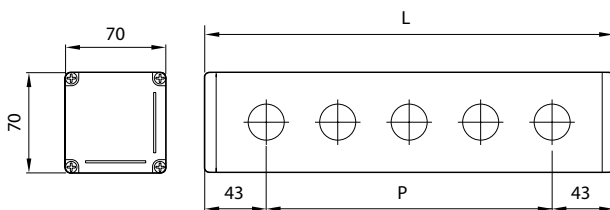

Dimensions

(unit: mm)

	MB57 AA		MB70 AA	
	L	P	L	P
1 Hole	86	-	86	-
2 Holes	101	25	136	50
3 Holes	126	50	186	100
4 Holes	151	75	236	150
5 Holes	176	100	286	200

MB57 - S - AA

MB70 - T - AA

MB70 - S - AA