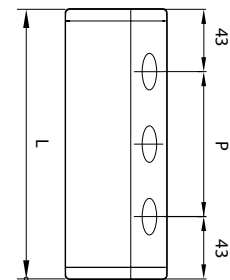

MB Series

Aluminum Switch Boxes

Ordering Information

MB 57 - S - 01 - AA
① ② ③ ④

① Box Size	57	50mm X 70mm (Ø16mm hole)
	70	70mm X 70mm (Ø22mm hole)
① Box Style	S	Square Side
	T	Triangular Side (MB70 only)
③ Number of Holes	01	1 Hole
	02	2 Holes
	03	3 Holes
	04	4 Holes
	05	5 Holes
④ Box Cap	AA	Standard

Mounting Effective Dimension

MB70 - S

MB57

Dimensions

(unit: mm)

	MB57 AA		MB70 AA	
	L	P	L	P
1 Hole	86	-	86	-
2 Holes	101	25	136	50
3 Holes	126	50	186	100
4 Holes	151	75	236	150
5 Holes	176	100	286	200

MB57 - S - AA

MB70 - T - AA

MB70 - S - AA

Box Cap Options

(unit: mm)

MB57 Series

CL57-A

MB70 Series

CL70-A