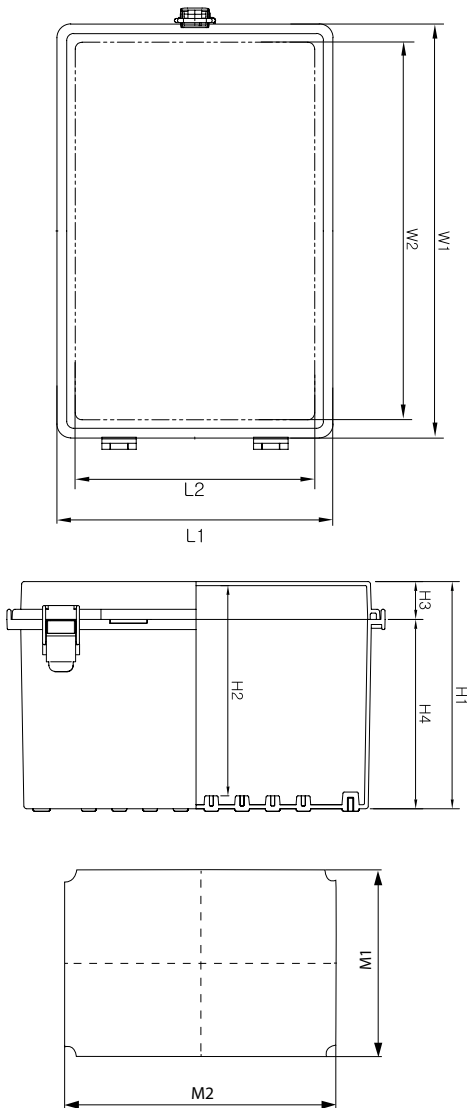

Dimensions