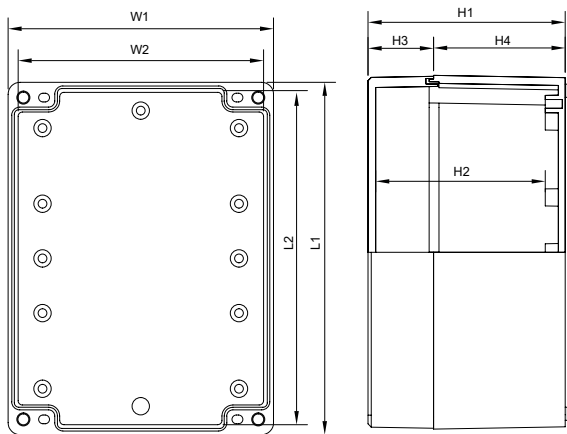

* The sizes are based on plastic back panels. The bracketed sizes are for steel back panels.

E-Series

Screw Bolt Type
Plastic Enclosures

- Lift off screw cover
- Stainless steel cover screw
- Meets IP66/67, NEMA 4X/6 specifications

Dimensions

Enclosure Sizes						Back Panel (M1xM2)
Outside Dimensions				Inside Dimensions		
Size (W1xL1xH1)		Cover (H3)	Base (H4)	Size (W2xL2xH2)		
mm	inch	mm	mm	mm	inch	mm
80x230x55	3.15x9.06x2.17	10	45	73x223x49	2.87x8.78x1.93	
120x160x90	4.80x6.38x3.54	30	60	113x153x78	4.45x6.02x3.07	
125x190x65	4.92x7.48x2.56	10	55	118x183x59	4.65x7.20x2.32	
160x260x90	6.30x10.24x3.54	20	70	151x251x83	5.94x9.88x3.35	