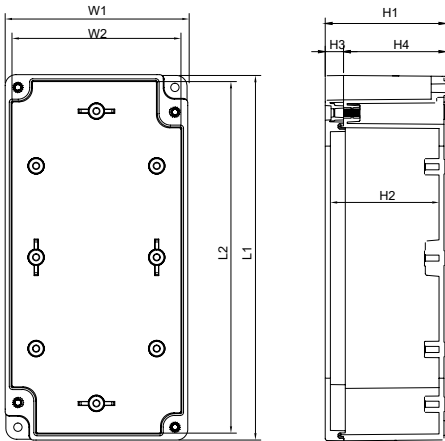

Dimensions

Enclosure Sizes						Back Panel (M1xM2)
Outside Dimensions				Inside Dimensions		
Size (W1xL1xH1)		Cover (H3)	Base (H4)	Size (W2xL2xH2)		
mm	inch	mm	mm	mm	inch	mm
80x230x55	3.15x9.06x2.17	10	45	73x223x49	2.87x8.78x1.93	
120x160x90	4.80x6.38x3.54	30	60	113x153x78	4.45x6.02x3.07	
125x190x65	4.92x7.48x2.56	10	55	118x183x59	4.65x7.20x2.32	
160x260x90	6.30x10.24x3.54	20	70	151x251x83	5.94x9.88x3.35	

B-Series

Screw Bolt Type
Plastic Enclosures

- Lift off screw cover
- Corner mounting flanges for easy installation
- Meets IP66/67, NEMA 4X/6 specifications

Specifications

Protection Level	Dust/Water proof: IP67
	Impact test: IK07/08
Certification	CE, TUV, RoHS
Temperature range	-40°C to 70°C (-40°F to 158°F)
Flammability Rating	UL94-HB

Part Numbers and Size

Outside size		Models		Back Panels
Size (W1xL1xH1)		ABS		
mm	inch	Gray cover	Transparent cover	-
52x90x45	1.97x3.54x1.77	BC-AGB-050904	BC-ATB-050904	
65x90x45	2.56x3.54x1.77	BC-AGB-060904	BC-ATB-060904	
90x100x45	3.54x3.94x1.77	BC-AGB-091004	BC-ATB-091004	
100x200x65	3.94x7.87x2.56	BC-AGB-102006	BC-ATB-102006	
150x160x65	5.91x6.30x2.56	BC-AGB-151606	BC-ATB-151606	

Dimensions

Enclosure Sizes						Back Panel (M1xM2)
Outside Dimensions			Inside Dimensions			
Size (W1xL1xH1)		Cover (H3)	Base (H4)	Size (W2xL2xH2)		mm
mm	inch	mm	mm	mm	inch	
52x90x45	1.97x3.54x1.77	8	37	45x80x40	1.77x3.15x1.57	-
65x90x45	2.56x3.54x1.77	8	37	58x80x40	2.83x3.15x1.57	
90x100x45	3.54x3.94x1.77	8	37	83x93x40	3.27x3.66x1.57	
100x200x65	3.94x7.87x2.56	10	55	92x192x60	3.62x7.56x2.36	
150x160x65	5.91x6.30x2.56	10	55	142x152x60	5.59x5.98x2.36	