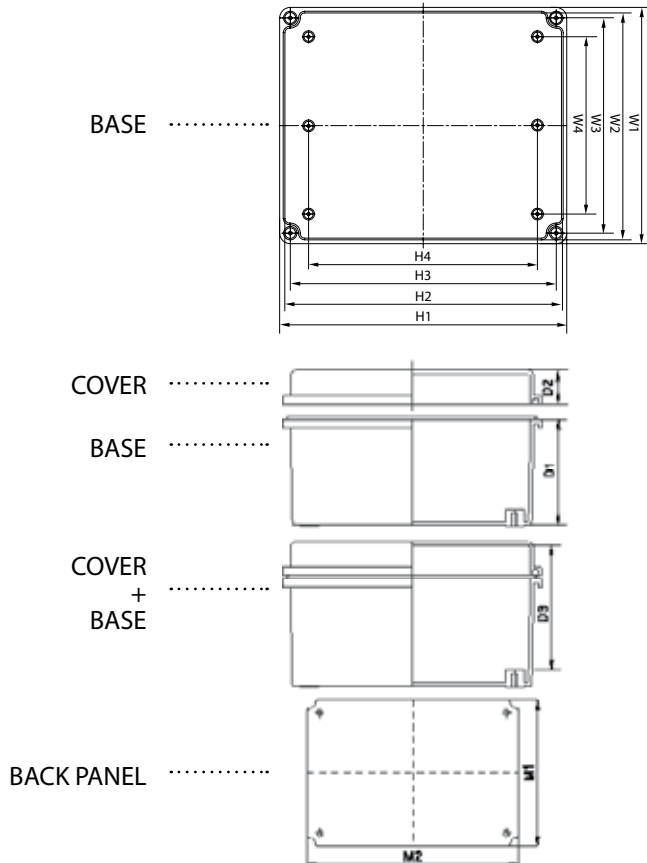

Dimensions

Size	Enclosures Dimensions											Back Panel	
	W1	W2	W3	W4	H1	H2	H3	H4	D1	D2	D3	M1	M2
50x65x45	50	44	37	0	65	59	52	40	30	15	33	(52)	(38)
50x65x55	50	44	37	0	65	59	52	40	40	15	43	(52)	(38)
65x95x55	65	56	47	0	95	86	77	65	40	15	41.6	(50)	(80)
75x105x55	75	66	57	0	105	96	87	75	40	15	41.6	(60)	(90)
80x80x60	80	71	62	0	80	71	62	50	45	15	46.6	(65)	(65)
80x110x45	80	71	62	0	110	101	92	80	25	20	31.6	65	95
80x110x70	80	71	62	0	110	101	92	80	50	20	56.6	65	95
80x110x85	80	71	62	0	110	101	92	80	65	20	71.6	65	95
80x110x100	80	71	62	0	110	101	92	80	65	35	81.6	65	95
80x130x70	80	71	62	0	130	121	112	100	50	20	56.6	65	115
80x130x85	80	71	62	0	130	121	112	100	50	35	71.6	65	115
80x160x55	80	74	50	0	162	154	148	137	40	15	41.6	65	152
80x160x85	80	74	50	0	162	154	148	137	70	15	71.6	65	152
80x180x70	80	71	62	0	180	171	162	150	50	20	56.6	65	165
80x180x85	80	71	62	0	180	171	162	150	50	35	71.6	65	165
80x250x70	80	71	62	0	250	241	232	220	50	20	56.6	65	235
80x250x85	80	71	62	0	250	241	232	220	50	35	71.6	65	235
100x100x75	100	90	82	0	101	90	82	70	55	20	61.6	88	89
100x100x100	100	90	82	0	101	90	82	70	80	20	86.6	88	89
100x185x70	100	91	82	0	185	176	167	139	55	15	56.6	(88)	(174)
100x200x70	100	92	82	0	200	196	182	158	55	15	56.6	(88)	(189)
100x230x70	100	91	82	0	230	221	212	184	55	15	56.6	(88)	(219)
125x125x75	125	117	105	0	125	117	105	70	55	20	63.6	101	102
125x125x100	125	117	105	0	125	117	105	70	80	20	88.6	101	102
125x175x75	125	117	109	0	175	166	157	140	50	25	61.6	101	156
125x175x100	125	117	109	0	175	166	157	140	50	50	86.6	101	156
140x230x95	140	131	122	100	230	221	212	190	75	20	81.6	122	154
140x170x95	140	134	122	0	173	164	152	130	75	20	81.6	122	211
150x150x75	150	140	132	110	150	141	132	110	55	20	61.6	134	134
150x150x100	150	140	132	110	150	141	132	110	80	20	86.6	134	134
150X200X45	150	140	132	110	200	191	182	160	25	20	31.6	129	179
150x200x75	150	140	132	110	200	191	182	160	55	20	61.6	129	179
150x200x100	150	140	132	110	200	191	182	160	80	20	86.6	129	179
150x200x130	150	140	132	110	200	191	182	160	110	20	116.6	129	179
150x200x160	150	140	132	110	200	191	182	160	110	50	146.6	129	179
150x250x100	150	141	132	0	250	240	232	210	80	20	87.6	136	235
150x250x130	150	141	132	0	250	240	232	210	80	50	117.6	136	235
160x160x70	160	151	142	110	160	151	142	110	55	15	56.6	134	134
190x190x130	190	169	90	120	190	169	150	120	98	30	115	159	159
190x280x130	190	169	150	120	280	259	182	210	98	30	115	159	248
190x280x180	190	169	150	120	280	259	182	210	148	30	165	159	248
190x380x130	190	169	150	120	380	359	282	310	98	30	112	159	348
190x380x180	190	169	150	120	380	359	282	310	148	30	165	159	348
200x200x100	200	190	132	150	200	190	182	120	80	20	86	187	187
200x200x130	200	190	182	150	200	190	182	120	110	20	116	187	187
200x200x160	200	190	182	150	200	190	182	120	140	20	146	187	187
210x230x100	210	201	192	160	230	221	212	180	80	20	86	196.5	216
250x350x100	250	230	-	-	350	330	-	-	70	30	112	-	-
280x280x130	280	259	183	210	280	259	240	210	98	30	112	248	248
280x340x130	280	258	240	210	340	318	244	270	98	30	112	248	308
280x380x130	280	259	240	210	380	359	284	310	98	30	112	248	348
280x380x180	280	259	240	210	380	359	284	310	148	30	161.6	248	348
280x560x130	280	259	240	210	560	535	460	490	98	30	112	232	535
330x430x180	330	305	290	260	430	405	335	360	148	30	160.8	295	395
380x560x180	380	355	340	310	560	535	460	490	148	30	160.8	345	535
200X200X190	200	190	182	150	200	190	182	120	140	50	176	187	187
190X280X100	190	169	150	120	280	259	182	210	100	30	115	159	248