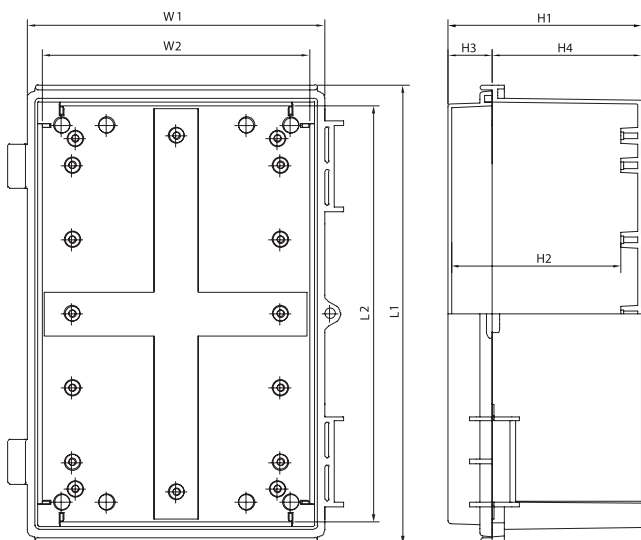

Dimensions

Size	Enclosures							
	W1	W2	L1	L2	H1	H2	H3	H4
100x150x90	100	82	150	132	90	78	20	70
150x150x90	150	132	150	132	90	78	20	70
150X150X120	150	132	150	132	120	108.5	20	100
160x210x100	160	140	210	190	100	88	20	80
160X210X130	160	140	210	190	130	118	20	110
210x210x130	210	190	210	190	130	118.5	20	110
200X300X130	200	180	300	280	130	114	30	100
200X300X150	200	180	300	280	150	134	30	120
200X300X180	200	180	300	280	180	164	30	150
250X350X160	250	230	350	330	160	144	30	130
300X300X160	300	280	300	280	160	144	30	130
300X400X160	300	280	400	380	160	143	30	130
300x400x180	300	280	400	380	180	163	30	150
350X450X200	350	323	450	423	200	183	30	170
400X500X160	400	373	500	473	160	143	30	130
400X500X200	400	373	500	473	200	183	30	170

Tower Lights

Beacon Lights

LED Indicators
Pilot Lamps

Buzzer
Alarms

Pushbutton
Switches

Limit
Switches

Foot
Switches

SSR

Relay
&
Sockets

Relay
Terminal
Blocks

Terminal
Blocks

Fuse
Holders

Enclosures