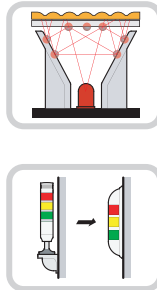

PWE Series

90mm Wall Mounting Semicircular LED Signal Light

- 1~3 colors
- Slim Profile Wall Mount
- Easy Mounted vertically and horizontally
- Steady and flashing lights
- Vibration and moisture resistant

Dimensions

unit: mm

Ordering Information

PWE C F - 3 02 - RYG
① ② ③ ④ ⑤

① Housing Color	no mark	Cream
	C	Chrome
② Light Style		Steady
	F	Steady & Flashing
	B	Steady with Audible Alarm
	Z	Steady & Flashing with Alarm
③ Number of Stacks	1	1 Light
	2	2 Lights
	3	3 Lights
④ Power Supply	01	12V AC/DC
	02	24V AC/DC
	FF	90~240V AC
⑤ Lens Colors (top to bottom)	R	Red
	Y	Yellow
	G	Green