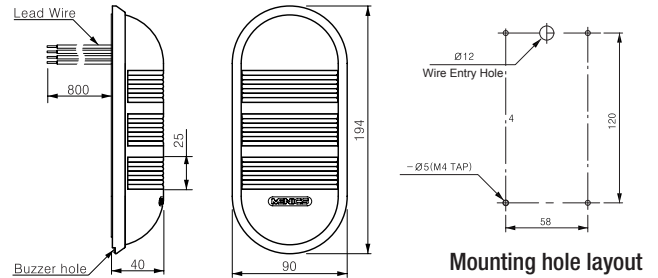

PWE Series

90mm Wall Mounting Semicircular LED Signal Light

- 1~3 colors
- Slim Profile Wall Mount
- Easy Mounted vertically and horizontally
- Steady and flashing lights
- Vibration and moisture resistant

Dimensions

unit: mm

Ordering Information

PWE C F - 3 02 - RYG
① ② ③ ④ ⑤

① Housing Color	no mark	Cream
	C	Chrome
② Light Style		Steady
	F	Steady & Flashing
	B	Steady with Audible Alarm
	Z	Steady & Flashing with Alarm
③ Number of Stacks	1	1 Light
	2	2 Lights
	3	3 Lights
④ Power Supply	01	12V AC/DC
	02	24V AC/DC
	FF	90~240V AC
⑤ Lens Colors (top to bottom)	R	Red
	Y	Yellow
	G	Green

Specifications

Alarm Sound Level	80 ± 5dB at 1m
Flashing rate	Approx. 80 ± 5 flashes/min.
Rating	IP65 (IP52 with buzzer)
Vibration	0.75mm at 10~55Hz
Ambient Temp.	-20°C~40°C
Ambient Humidity	45~85% RH
Recommended Wire Size	1007 UL / 22 AWG