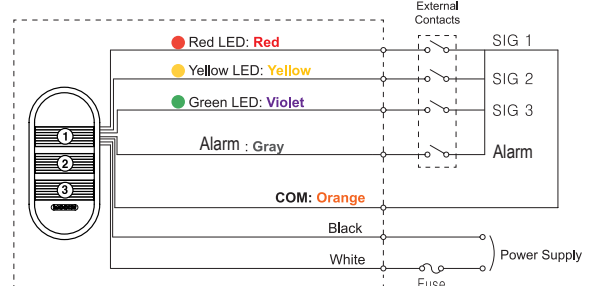

90-240V AC PWE-□FF-□□□ PWEB-□FF-□□□
Steady Lights (with Audible Alarm)