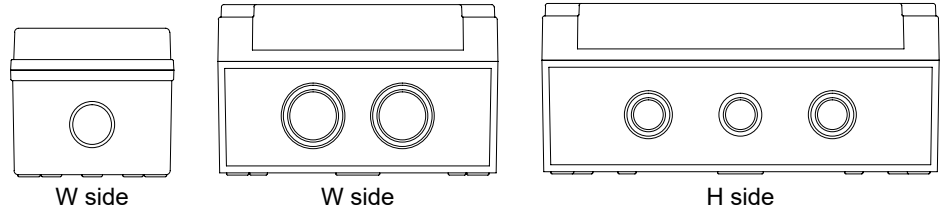

Dimensions

Box Size	Enclosure Dimensions										Back panel		# of Knock-out	
	W1	W2	W3	H1	H2	H3	H4	D1	D2	D3	M1	M2	H Side	W Side
80x110x70	80	74	62	110	104	92	80	50	20	53	-	-	-	1-Ø22
80x110x85	80	74	62	110	104	92	80	50	35	68	-	-	-	1-Ø22
80x130x70	80	74	62	130	124	112	100	50	20	53	-	-	-	1-Ø22
80x130x85	80	74	62	130	124	112	100	50	35	68	-	-	-	1-Ø22
80x180x70	80	74	62	180	174	162	150	50	20	53	-	-	-	1-Ø22
80x180x85	80	74	62	180	174	162	150	50	35	68	-	-	-	1-Ø22
110x260x75	80	74	62	250	244	232	220	50	20	52	-	-	-	1-Ø22
110x260x100	80	74	62	250	244	232	220	50	35	67	-	-	-	1-Ø22
135x155x85	125	121	109	175	169	157	140	50	25	58	101	156	3-Ø21	2-Ø29
135x185x85	125	121	109	175	169	157	140	50	50	83	101	156	3-Ø21	2-Ø29