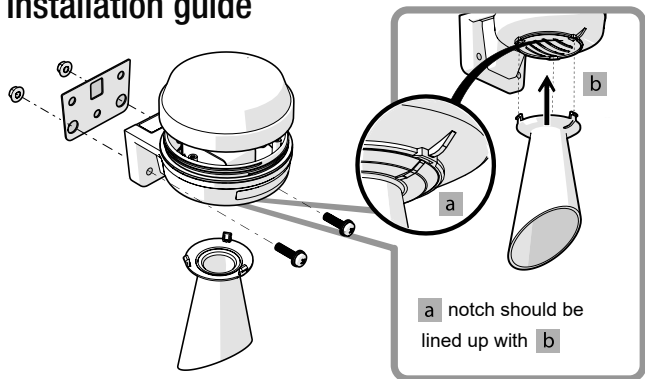

MW86N Series

Ø86mm Wall Mounting Signal Horn

Standard Type

Horn Type

Dimensions

Wiring Diagram

Melody Type / 12~24VAC/DC 90~240VAC

Siren Type / 12~24VAC/DC 90~240VAC

Volume Control

Installation guide

Installation panel drawing

AmeriMation

Tower Lights

Beacon Lights

LED Indicators Pilot Lamps

Buzzer Alarms