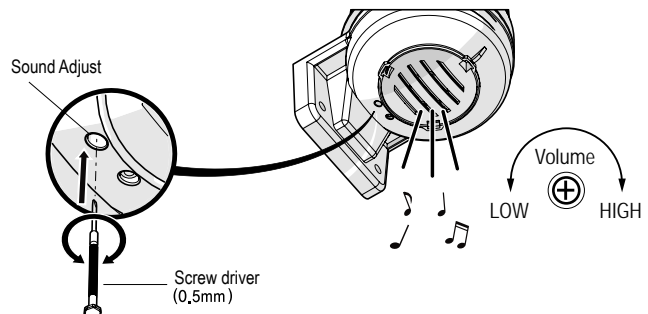

MW86N Series

Ø86mm Wall Mounting Signal Horn

Standard Type

Horn Type

Dimensions

Wiring Diagram

Melody Type / 12~24VAC/DC 90~240VAC

Siren Type / 12~24VAC/DC 90~240VAC

Volume Control

Installation guide

Installation panel drawing

AmeriMation

Tower Lights

Beacon Lights

LED Indicators Pilot Lamps

Buzzer Alarms