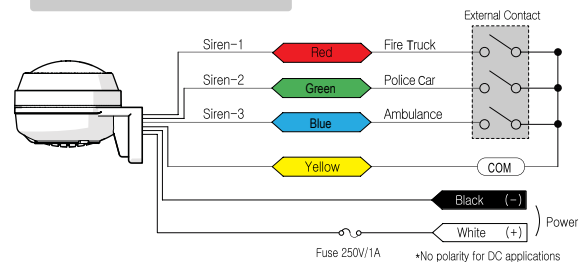

MW86N Series

Ø86mm Wall Mounting Signal Horn

Standard Type

Horn Type

Dimensions

Wiring Diagram

Melody Type / 12~24VAC/DC 90~240VAC

Siren Type / 12~24VAC/DC 90~240VAC

Volume Control

Installation guide

Installation panel drawing

AmeriMation

Tower Lights

Beacon Lights

LED Indicators Pilot Lamps

Buzzer Alarms