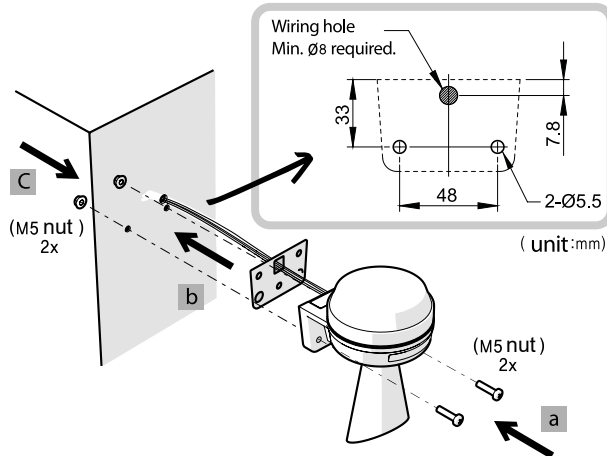

AmeriMation

Tower Lights

Beacon Lights

LED Indicators Pilot Lamps

Buzzer Alarms

Pushbutton Switches

Limit Switches

Foot Switches

SSR

Relay & Sockets

Relay Terminal Blocks

Terminal Blocks

Fuse Holders

Enclosures

E4