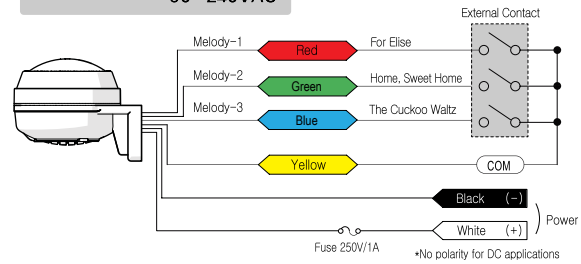

MW86N Series

Ø86mm Wall Mounting Signal Horn

Standard Type

Horn Type

Dimensions

Wiring Diagram

Melody Type / 12~24VAC/DC 90~240VAC

Siren Type / 12~24VAC/DC 90~240VAC

Volume Control

Installation guide

Installation panel drawing

AmeriMation

Tower Lights

Beacon Lights

LED Indicators Pilot Lamps

Buzzer Alarms