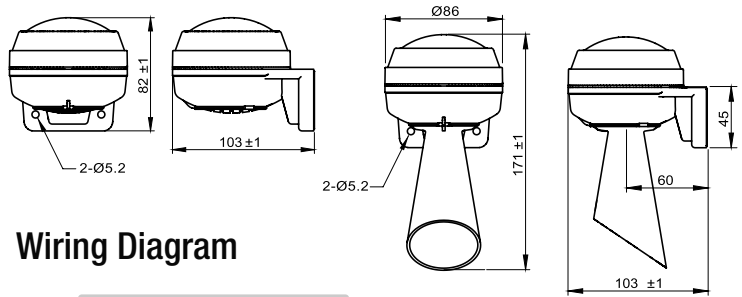

MW86N Series

Ø86mm Wall Mounting Signal Horn

Standard Type

Horn Type

Dimensions

Wiring Diagram

Melody Type / 12~24VAC/DC 90~240VAC

Siren Type / 12~24VAC/DC 90~240VAC