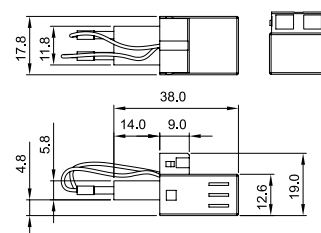

## LED

K16-T1

F16-T1

Hand Tools

Sockets

Terminal Protection

Protection Cover

R Type Lens