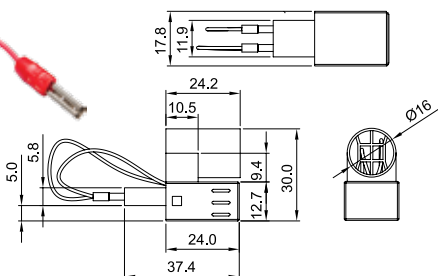

## LED

K16-T1

F16-T1

Hand Tools

Sockets

Terminal Protection

Protection Cover

R Type Lens