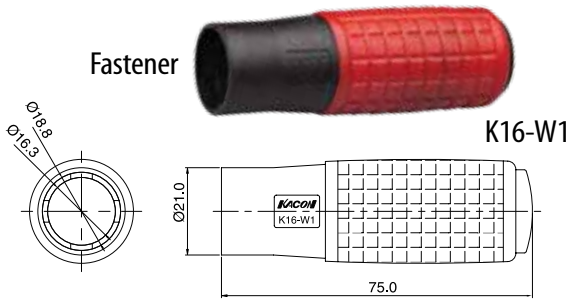

## LED

K16-T1

F16-T1

Hand Tools

Sockets

Terminal Protection

Protection Cover

R Type Lens