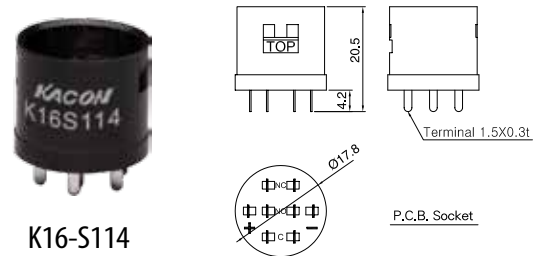

## LED

K16-T1

F16-T1

Hand Tools

Sockets

Terminal Protection

Protection Cover

R Type Lens