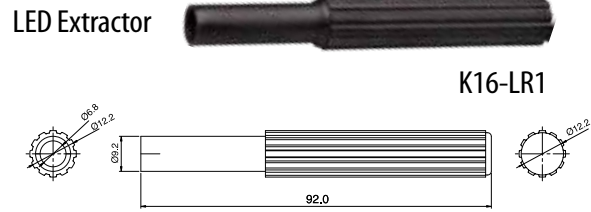

## LED

K16-T1

F16-T1

Hand Tools

Sockets

Terminal Protection

Protection Cover

R Type Lens